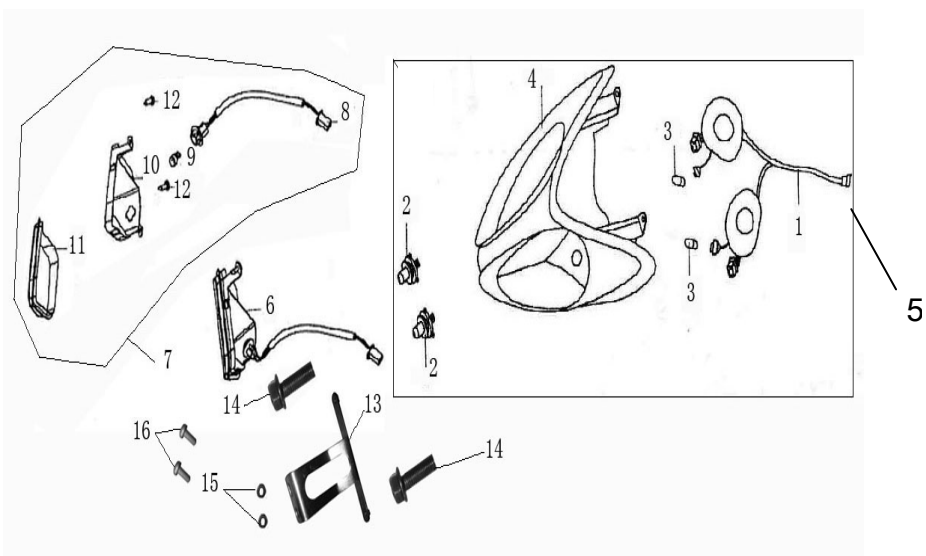

F-9前大灯&左右转向灯  
TS250 Headlight & R/L direction

1	250T-B-050103.1	Headlight holder	1
2	GB15766.1-1995	Headlight bulb12V 18W	2
3	GB/T15766.3-1995	Sideleght bulb 12V 3W	2
4	250T-B-050103.2	Headlight cover conp	1
5	250T-B-050103	headlight	1
6	250T-B-050105	Winker cop L, Fr	1
7	250T-B-050106	Winker cop R, Fr	1
8	250T-B-050106.1	Light Holder	1
9	GB15776.1-1995	Bulb 12V 5W	1
10	250T-B-050106.2	Bulb Bowel	1
11	250T-B-050106.3	Bulb case	1
12	GB845-85	Tapping screw ST4.2X16	2
13	250T-B-050104	headlight bracket	
14	GB5787-86	Blot flange M6X12	2
15	GB96-85	Big washer 6-140HV	1
16	GB818-85	Screw M6X12	2