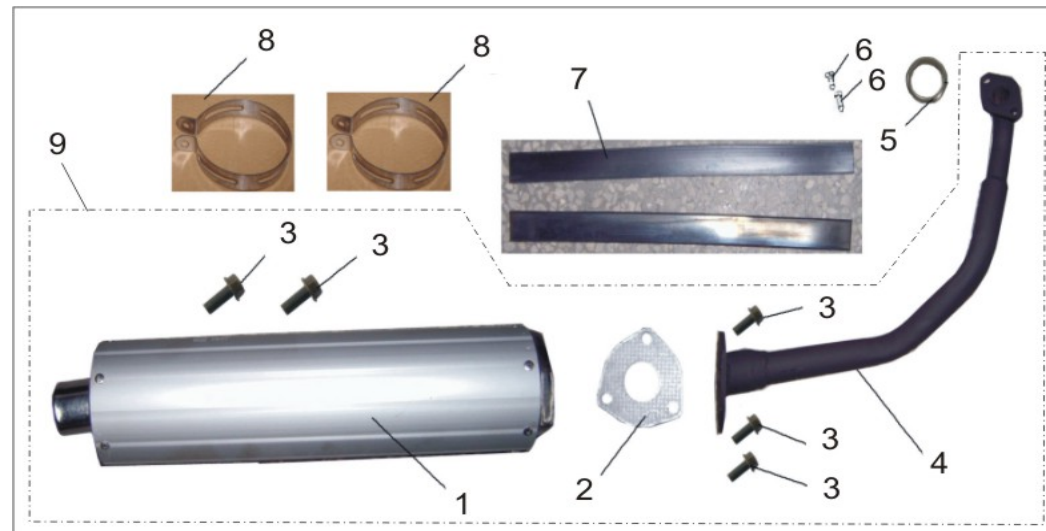

B05 MUFFLER ASSY

1		125T-15D-040801	Muffler Cannister	1
2		125T-15D-040803	Muffler Gasket	1
3		GB5787-86	Hex Bolt M8X25	5
4		125T-15D-040802	Exhaust Pipe	1
5	125T-E03.22		Exhaust Pipe Sealing Ring	1
6		GB823-86	Cap nut M6	2
7	LS49-B25.12		Clamp Cushion	2
8	LS49-B25.11		Muffler Clamp	2
9	RS125-B05.09		Muffler Assy	1