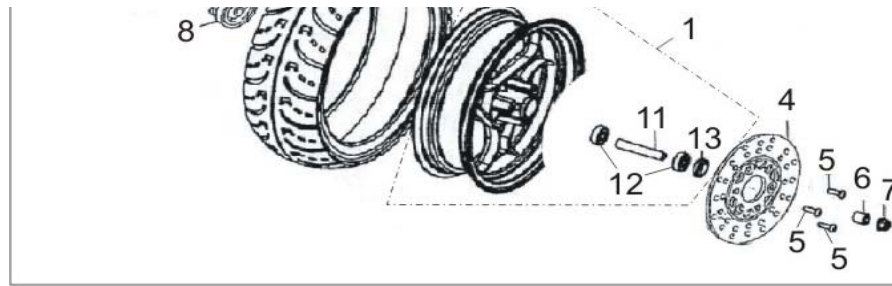

8	RS125-B03.08	125T-15D-010400	Speedometer Pickup	1
9	RS125-B03.09	125T-15D-020205	Speedometer Cable	1
10	RS125-B03.10	125T-15D-010001	Front axle	1
11	RS125-B03.11	125T-15D-010201.1	Spacer	1
12	RS125-B03.12	GB278-82	Ball Bearing	2
13	RS125-B03.13	125T-15D-010201.2	Seal	1
14	RS125-B03.14	125T-15D-010201.3	Front Wheel Rim	1