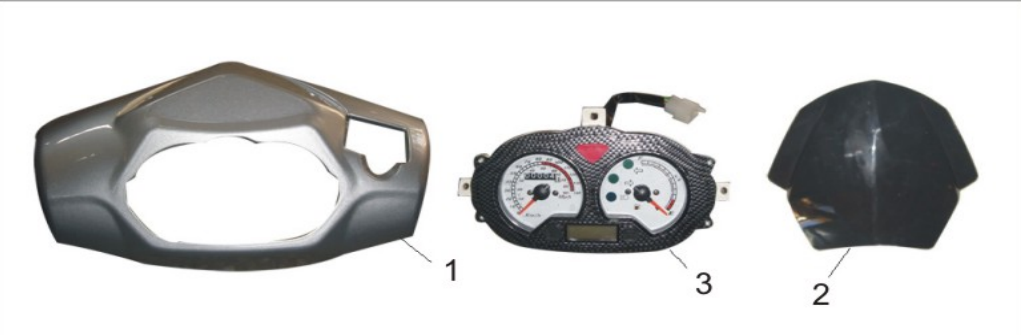

B19 INSTRUMENT PANEL

1	RS125-B19.01BLU	125T-15D-020202	Speedometer Cover - Blue	1
1	RS125-B19.01SLV	125T-15D-020202	Speedometer Cover - Silver	1
2	RS125-B19.02	125T-15D-020203	Instrument Panel Shield	1
3	RS125-B19.03	125T-15D-020204	Instrument Panel	1