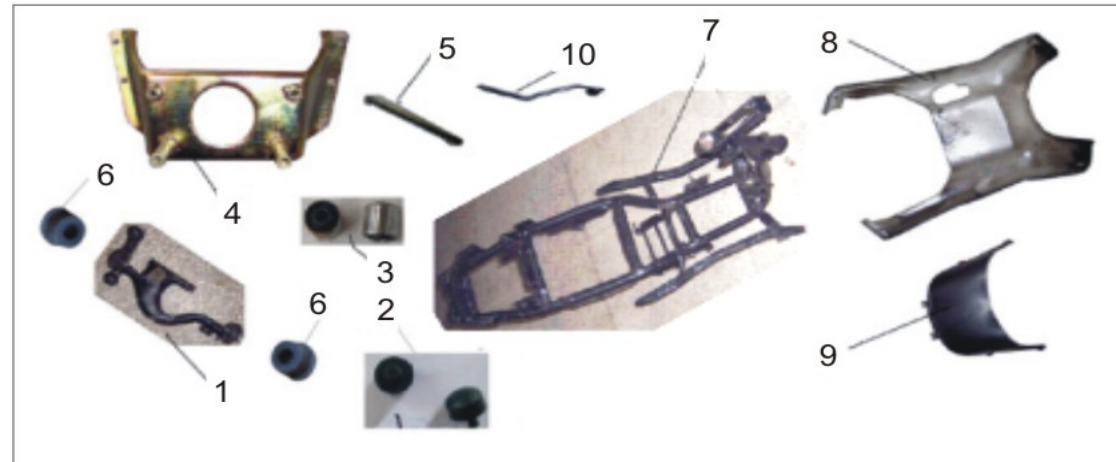

B12 FRAME

1		125T-15D-030600	Hanger	1
2		125T-15D-030011	Hanger Cushion	2
3		125T-15D-030006	Hanger Bushing	2
4		125T-15D-030007	Tank Bracket	1
5		125T-15D-000004	Axle	1
6		125T-15D-030010	Hanger Plug	2
7		125T-15D-030100	Main Frame	1
8	RS125-B12.08	125T-15D-030008	Frame Cover	1
9	RS125-B12.09	125T-15D-030009	Frame Cover, Front	1
11		125T-15D-030200	Bracket	1