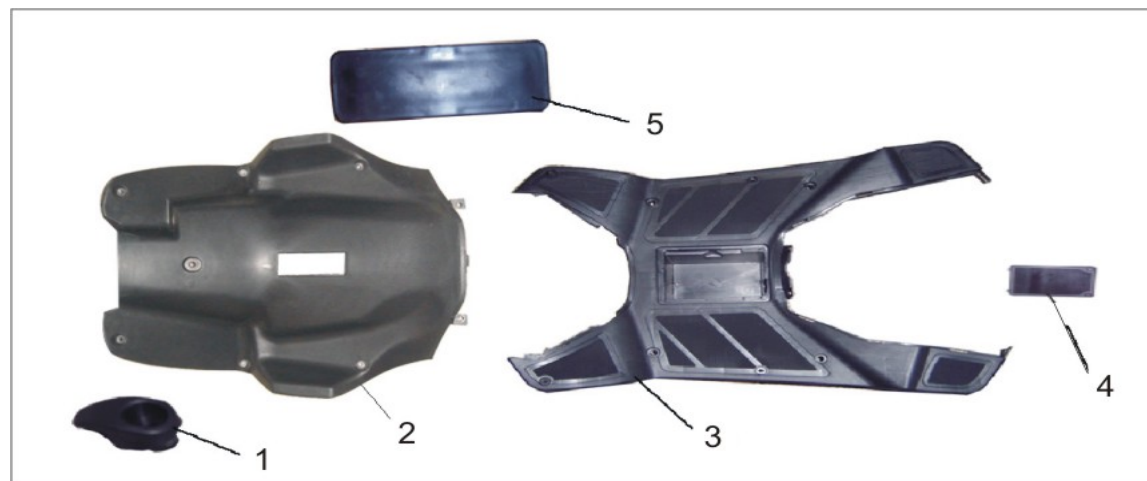

B16 LEG SHIELD AND FLOORBOARD

1	RS125-B16.01	125T-15D-050403	Helmet Hook	1
2	RS125-B16.02	125T-15D-050401	Front Leg Shield	1
3	RS125-B16.03	125T-15D-050501	Floorboard	1
4	RS125-B16.04	125T-15D-050502	Battery Cover	1
5	RS125-B16.05	125T-15D-050402	Vin Cover	1