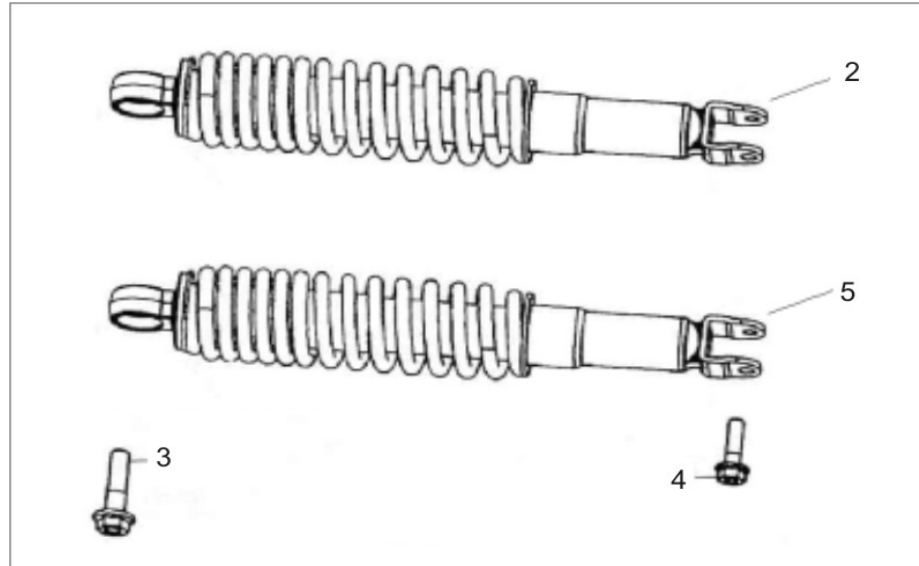

B14 REAR SHOCK ABSORBER

1	RS125-B14.01		Rear Shock Absorber Set	1
2		125T-15D-040301	Rear Shock Absorber, LH	1
3		GB5787-86	Flange Bolt M10X40	2
4		GB5787-86	Flange Bolt M8X30	2
5		125T-15D-040302	Rear Shock Absorber, RH	1