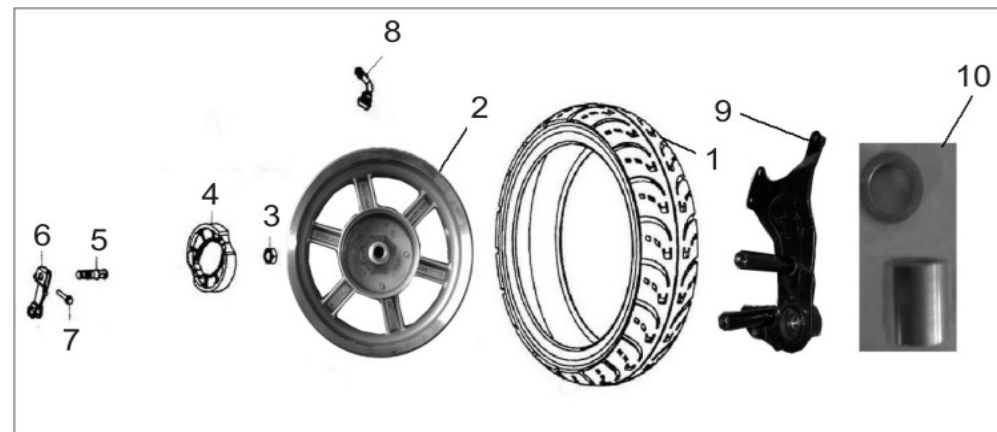

B10 REAR WHEEL

1	RS125-B10.01	125T-15D-040600	Rear Tire 130/70-12	1
2	RS125-B10.02	125T-15D-040500	Rear Wheel Rim	1
3		GB6184-86	Hex Nut M16X1.5	1
4	RS125-B10.04	125T-15D-040005	Brake Shoe Set	1
5	RS125-B10.05	125T-15D-040003	Cam, Rear Brake	1
6	RS125-B10.06	125T-15D-040004	Brake Lever	1
7		GB5787-86	Hex Bolt M8X35	1
8	VN49-B19.29		Valve Stem	1
9	RS125-B10.09	125T-15D-040700	Mounting Bracket	1
10	RS125-B10.10	125T-15D-040006	Spacer Set	1