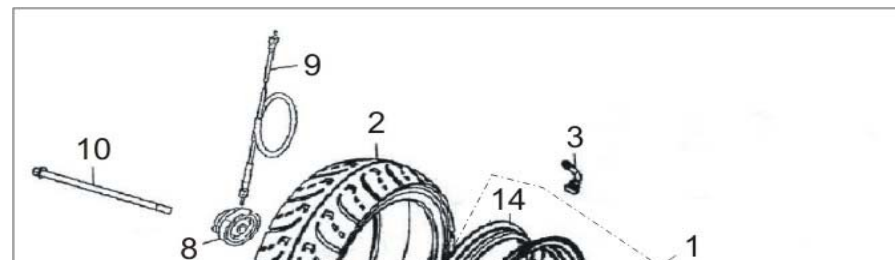

B03 FRONT WHEEL

1		125T-15D-010201	Front Wheel Assy	1
2	RS125-B03.02	125T-15D-010202	Front Tire 120/70-12	1
3	VN49-B19.29	125T-15D-010203	Valve Stem	1
4	RS125-B03.04	125T-15D-010204	Front Brake Disc	1
5	RS125-B03.05	125T-15D-010205	Brake Disc Bolt	3
6	RS125-B03.06	125T-15D-010002	Collar, Front Axle	1
7	GS150-B03.07	GB6177-86	Locknut, M12X1.25	1