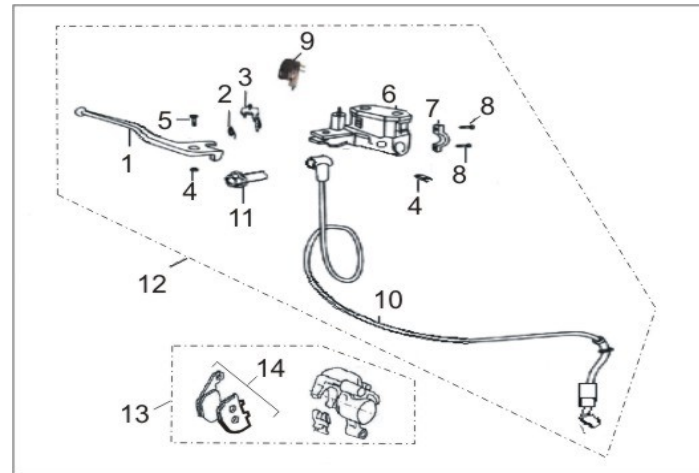

B02 FRONT FORK AND FENDER

1	RS125-B02.01BLU	125T-15D-010003	Front Fender - Blue	1
1	RS125-B02.01SLV	125T-15D-010003	Front Fender - Silver	1
2	TNG-B11.02	125T-15D-010005	Front Side Reflector, Amber	2
3	RS125-B02.03	125T-15D-010008	Bracket	1
4	RS125-B02.04	125T-15D-010006	Front Fender Bracket	2
5		125T-15D-010103	Right Front Shock Absorber	1
6		125T-15D-010102	Left Front Shock Absorber	1
7		GB5787-86	Hex Bolt M10X38	2
8	RS125-B02.08	125T-15D-010101	Steering Column	1
9	RS125-B02.09	125T-15D-010009	Bracket	1
10		125T-15D-000001	Upper Bearing Set	1
11		125T-15D-000002	Lower Bearing Set	1
12		125T-15D-000003	Locknut	2
13	RS125-B02.13	125T-15D-010007	Guide Clip	1
14			Screw M6x20	2
15			Hex Nut M6	2
16	RS125-B02.16		Shock Absorber Set	
17	RS125-B02.17		Upper and Lower Bearing Set	

B03 FRONT WHEEL

1		125T-15D-010201	Front Wheel Assy	1
2	RS125-B03.02	125T-15D-010202	Front Tire 120/70-12	1
3	VN49-B19.29	125T-15D-010203	Valve Stem	1
4	RS125-B03.04	125T-15D-010204	Front Brake Disc	1
5	RS125-B03.05	125T-15D-010205	Brake Disc Bolt	3
6	RS125-B03.06	125T-15D-010002	Collar, Front Axle	1
7	GS150-B03.07	GB6177-86	Locknut, M12X1.25	1

B04 FRONT BRAKE ASSY

1	RS125-B04.01	125T-15D-010301.1	Brake Handle, Right	1
2	RS125-B04.02	125T-15D-010301.2	Return Spring	1
3	RS125-B04.03	125T-15D-010301.3	Connecting Socket	1
4		125T-15D-010301.4	Nut M5	1
5		125T-15D-010301.5	Bolt, Brake Handle	1
6	RS125-B04.06	125T-15D-010301.6	Master Cylinder	1
7		125T-15D-010301.7	Bracket, Master Cylinder	1
8		125T-15D-010301.8	Bolt M6X22	2
9	RS125-B04.09	125T-15D-010301.9	Switch, Front Brake	1
10		125T-15D-010301.10	Brake Hose, Front	1
11	RS125-B04.11	125T-15D-010301.11	Bolt, Oil Inlet	2
12	RS125-B04.12	125T-15D-010301	Disc Brake, Front	1
13	RS125-B04.13	125T-15D-010302	Front Caliper Assy	1
14	RS125-B04.14	125T-15D-010302.1	Front Brake Pad Set	1