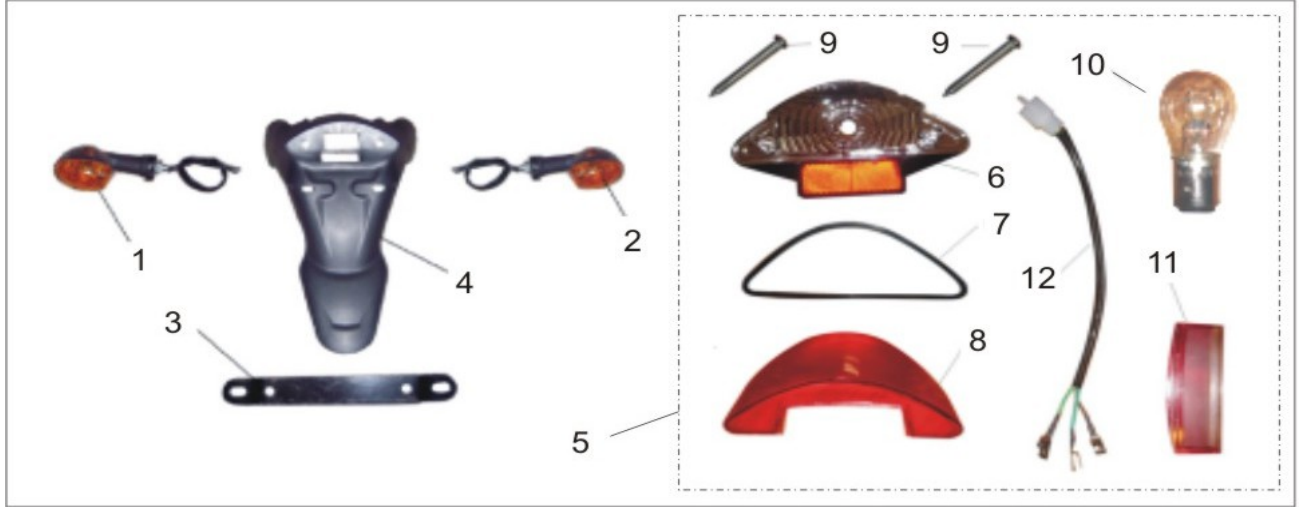

B18 REAR FENDER AND TAILLIGHT

1			Left Rear Turn Signal	1
2			Right Rear Turn Signal	1
3	RS125-B18.03	125T-15D-050702	License Plate Bracket	1
4	RS125-B18.04	125T-15D-050701	Mudflap	1
5	RS125-B18.05	125T-15D-050800	Taillight Assy	1
6		125T-15D-050801	Taillight Reflector	1
7		125T-15D-050802	Taillight Seal Ring	1
8		125T-15D-050803	Taillight Lens	1
9		125T-15D-050804	Taillight Lens Screw	2
10			Taillight Bulb	1
11		125T-15D-050806	License Plate Light Lens	1
12		125T-15D-050807	Taillight Wiring harness	1