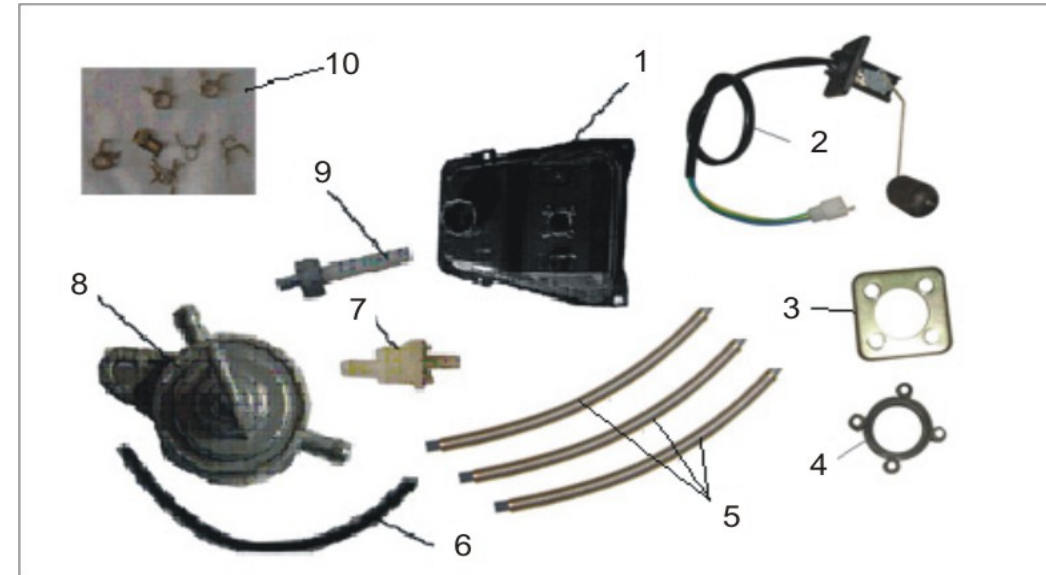

B07 FUEL TANK

1	RS125-B07.01	150T-18-060100	Fuel tank	1
2	RS125-B07.02	150T-18-060101	Fuel Sensor	1
3		150T-18-060102.1	Mounting Flange, Fuel Sensor	1
4		150T-18-060102.2	Gasket, Fuel Sensor	1
5		150T-18-060001	Fuel Line	3
6		150T-18-060003	Vacuum Tube	1
7	VN49-B07.17		Fuel Filter	1
8	VN49-B07.04		Petcock	1
9	RS125-B07.09		Tank Filter	1
10		150T-18-060002	Hose Clamp	6