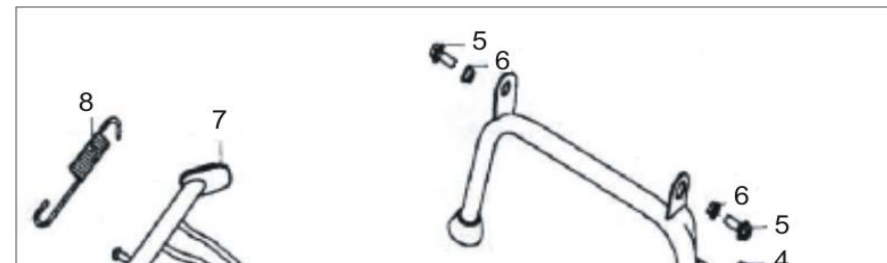

B13 SUPPORT STANDS

1	RS125-B13.01	125T-15D-030500	Center Stand	1
2		GB6187-86	Flange Nut M6	1
3	RS125-B13.03	125T-15D-030012	Cushion	1
4		GB5787-86	Flange Bolt M6X25	1
5		GB5787-86	Flange Bolt M10X25	2
6	RS125-B13.06	125T-15D-030004	Bushing	2
7	RS125-B13.07	125T-15D-030400	Side Stand	1