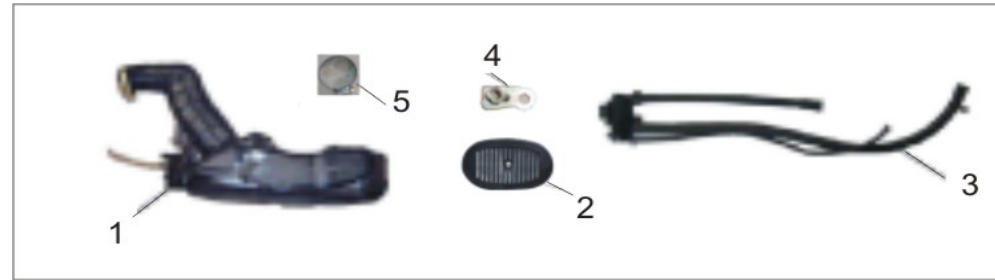

B06 AIR CLEANER

1	RS125-B06.01	125T-15D-040400	Air Cleaner Assy	1
2	RS125-B06.02	125T-15D-040016	Vent Pipe	1
3	RS125-B06.03	125T-15D-040013	Secondary Air System	1
4	RS125-B06.04	125T-15D-040009	Air Filter Frame	1
5		125T-15D-040002	Clamp	1