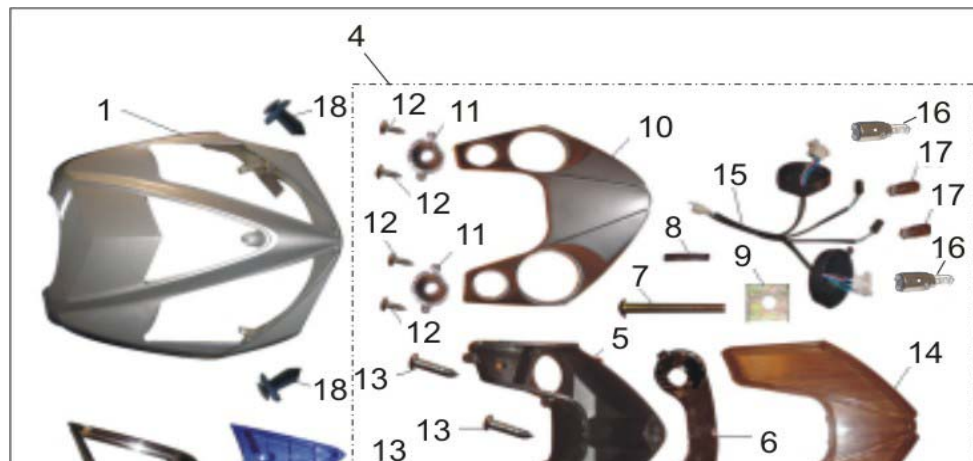

B15 FRONT COVER AND LOWER PANELS

1	RS125-B15.01BLU	125T-15D-050101	Front Panel - Blue	1
1	RS125-B15.01SLV	125T-15D-050101	Front Panel - Silver	1
2	RS125-B15.02BLU	125T-15D-050102	Decorative Panel - Blue	1
2	RS125-B15.02SLV	125T-15D-050102	Decorative Panel - Silver	1
3	RS125-B15.03	125T-15D-050103	Decorative Trim - Chrome	1
4	RS125-B15.04	125T-15D-050104	Headlight Assy	1
5		125T-15D-050104.1	Lamp Holder	1
6		125T-15D-050104.2	Reflector	1
7		125T-15D-050104.3	Adjusting Screw, Short	1
8		125T-15D-050104.4	Adjusting Screw, Long	1
9		125T-15D-050104.5	Nut, Adjusting Screw	1
10		125T-15D-050104.6	Middle Cover	1
11		125T-15D-050104.7	Reflector	2