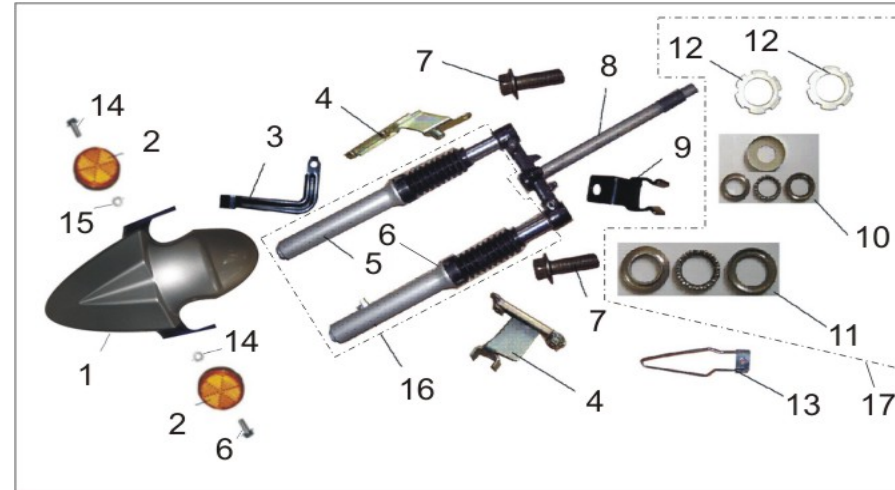

B01 STEERING

1	RS125-B01.01	125T-15D-001001	Mirror Set (Left & Right)	1
2	RS125-B01.02	125T-15D-020101	Left Grip	1
3	RS125-B01.03	125T-15D-020102	Left Switch Assy	1
4	RS125-B01.04	125T-15D-020201	Rear Handlebar Cover	1
5	RS125-B01.05	125T-15D-020105	Right Switch Assy	1
6	RS125-B01.06	125T-15D-020104	Handlebar	1
7	RS125-B01.07	125T-15D-020103	Rear Brake Cable	1
8	RS125-B01.08	125T-15D-020106	Accelerator Cable	1
9			Handlebar Turn Signal, Left	1
10			Handlebar Turn Signal, Right	1
11	RS125-B01.11		Right Grip	1

B02 FRONT FORK AND FENDER

1	RS125-B02.01BLU	125T-15D-010003	Front Fender - Blue	1
1	RS125-B02.01SLV	125T-15D-010003	Front Fender - Silver	1
2	TNG-B11.02	125T-15D-010005	Front Side Reflector, Amber	2
3	RS125-B02.03	125T-15D-010008	Bracket	1
4	RS125-B02.04	125T-15D-010006	Front Fender Bracket	2
5		125T-15D-010103	Right Front Shock Absorber	1
6		125T-15D-010102	Left Front Shock Absorber	1
7		GB5787-86	Hex Bolt M10X38	2
8	RS125-B02.08	125T-15D-010101	Steering Column	1
9	RS125-B02.09	125T-15D-010009	Bracket	1
10		125T-15D-000001	Upper Bearing Set	1
11		125T-15D-000002	Lower Bearing Set	1
12		125T-15D-000003	Locknut	2
13	RS125-B02.13	125T-15D-010007	Guide Clip	1
14			Screw M6x20	2
15			Hex Nut M6	2
16	RS125-B02.16		Shock Absorber Set	
17	RS125-B02.17		Upper and Lower Bearing Set	

B03 FRONT WHEEL

1		125T-15D-010201	Front Wheel Assy	1
2	RS125-B03.02	125T-15D-010202	Front Tire 120/70-12	1
3	VN49-B19.29	125T-15D-010203	Valve Stem	1
4	RS125-B03.04	125T-15D-010204	Front Brake Disc	1
5	RS125-B03.05	125T-15D-010205	Brake Disc Bolt	3
6	RS125-B03.06	125T-15D-010002	Collar, Front Axle	1
7	GS150-B03.07	GB6177-86	Locknut, M12X1.25	1