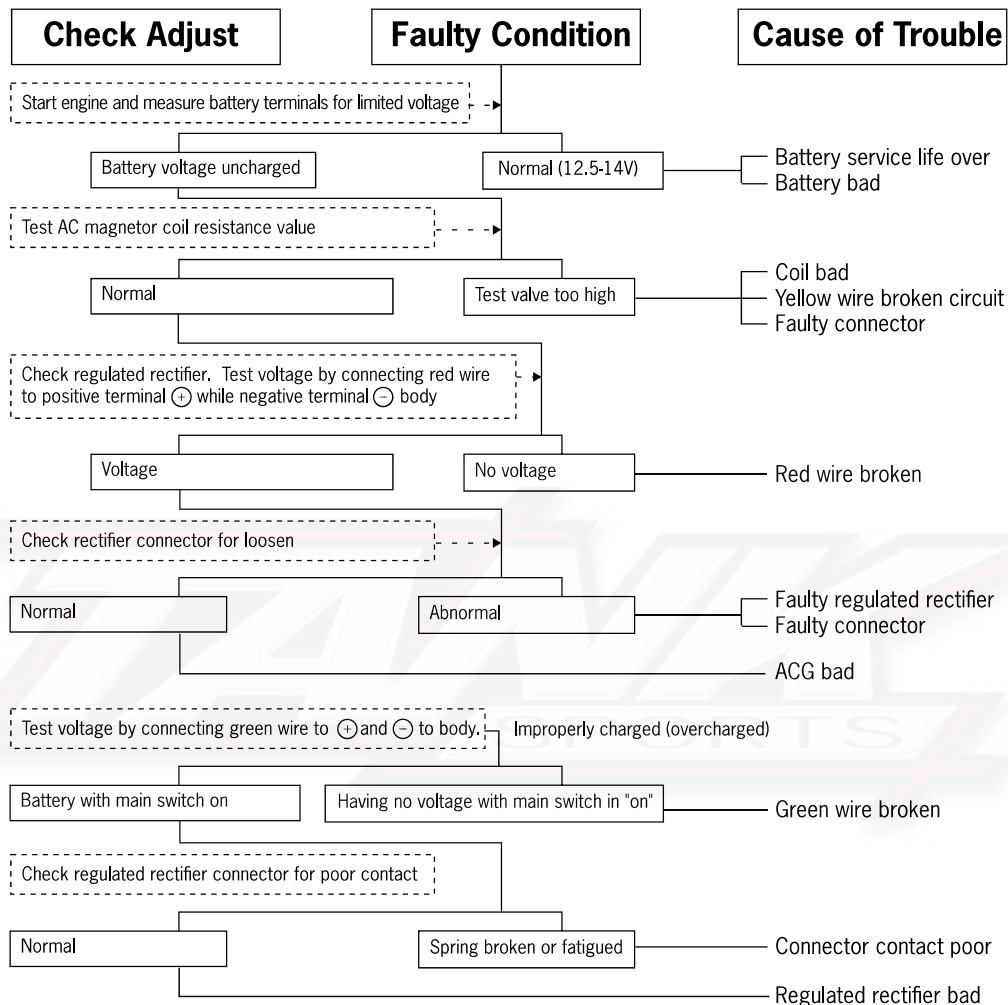

1. General Information

Trouble Shooting Guide Starter Failure or Hard Starting

1. General Information

Trouble Shooting Guide (under speed, no power)

1. General Information

Trouble Shooting Guide (under speed, no power)

1. General Information

Trouble Shooting Guide (high speed)

1. General Information

Trouble Shooting Guide-Improper Battery Charging (Battery overdischarge or overcharge)

1. General Information

Trouble Shooting Guide (no spark)