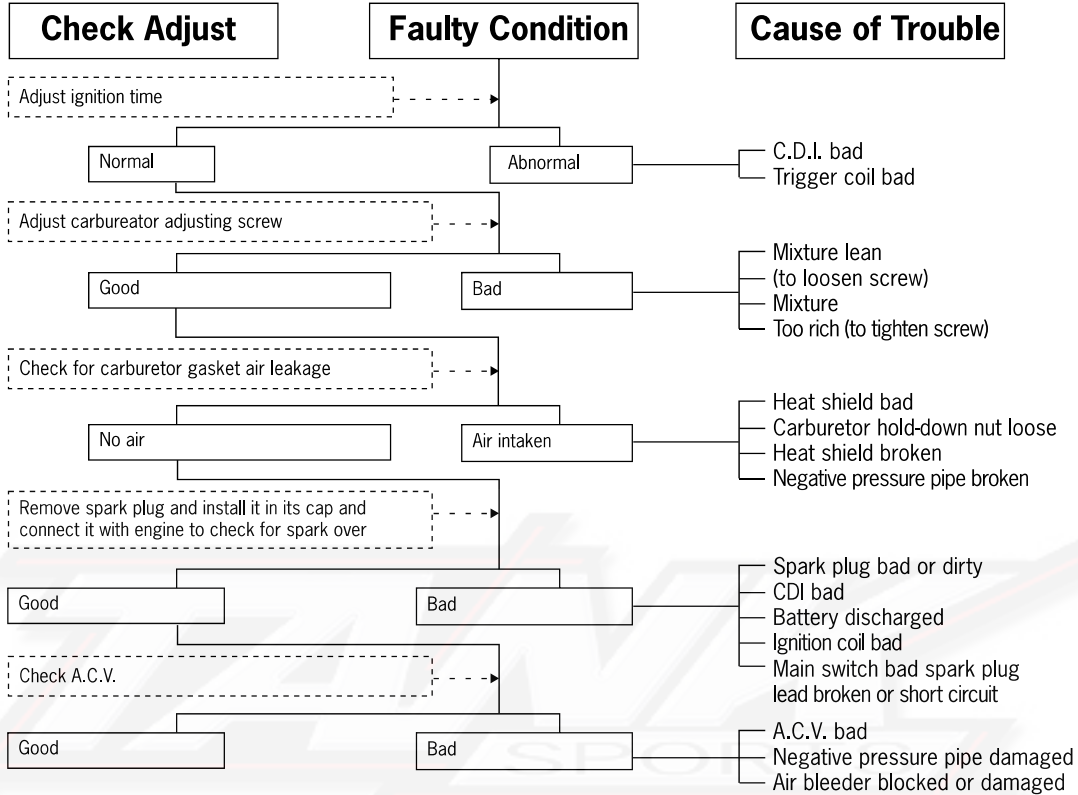

1. General Information

Trouble Shooting Guide Starter Failure or Hard Starting

1. General Information

Trouble Shooting Guide (under speed, no power)

1. General Information

Trouble Shooting Guide (under speed, no power)

1. General Information

Trouble Shooting Guide (high speed)

1. General Information

Trouble Shooting Guide-Improper Battery Charging (Battery overdischarge or overcharge)

1. General Information

Trouble Shooting Guide (no spark)