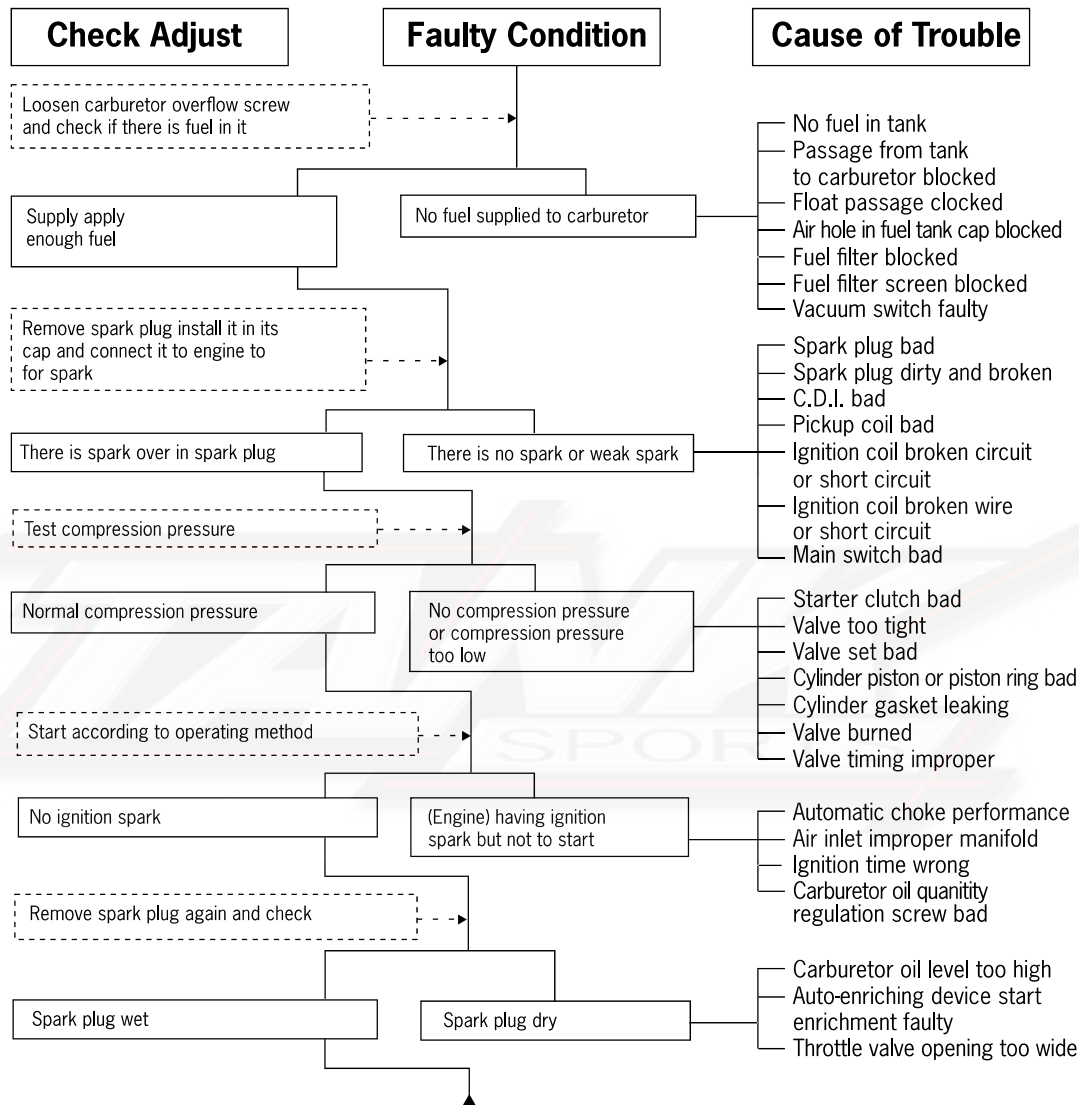

1. General Information

Trouble Shooting Guide Starter Failure or Hard Starting

1. General Information

Trouble Shooting Guide (under speed, no power)

1. General Information

Trouble Shooting Guide (under speed, no power)

1. General Information

Trouble Shooting Guide (high speed)

1. General Information

Trouble Shooting Guide-Improper Battery Charging (Battery overdischarge or overcharge)

1. General Information

Trouble Shooting Guide (no spark)