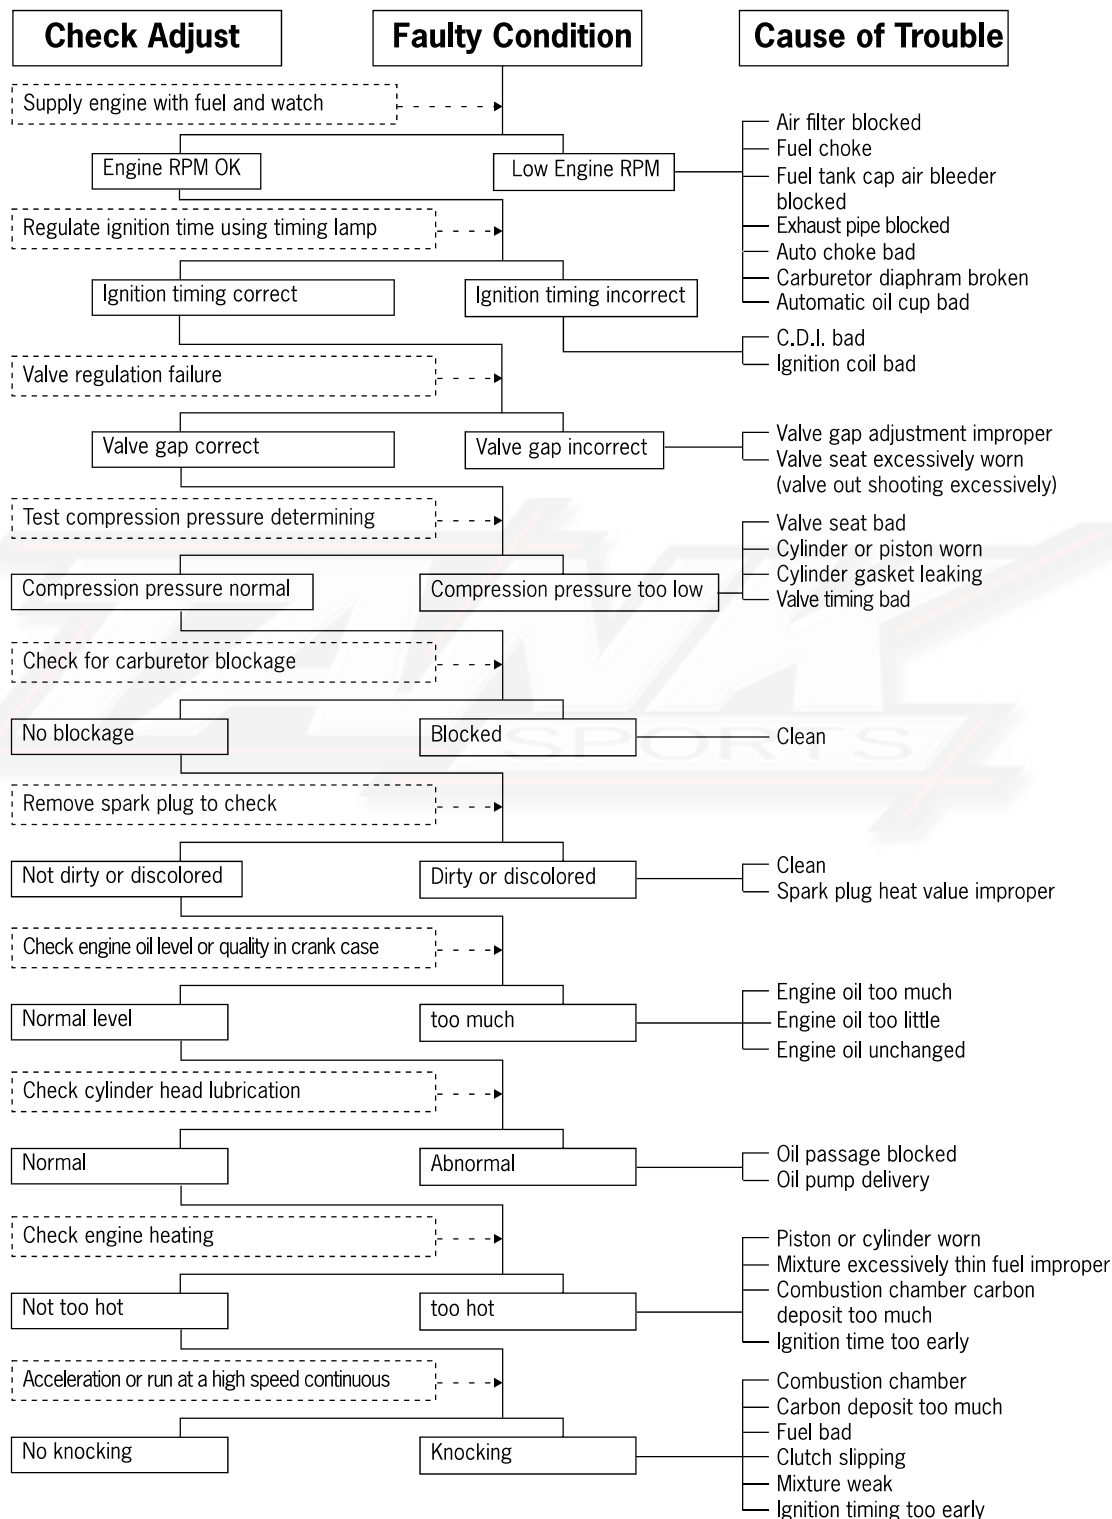

1. General Information

Trouble Shooting Guide Starter Failure or Hard Starting

1. General Information

Trouble Shooting Guide (under speed, no power)

1. General Information

Trouble Shooting Guide (under speed, no power)

1. General Information

Trouble Shooting Guide (high speed)

1. General Information

Trouble Shooting Guide-Improper Battery Charging (Battery overdischarge or overcharge)

1. General Information

Trouble Shooting Guide (no spark)