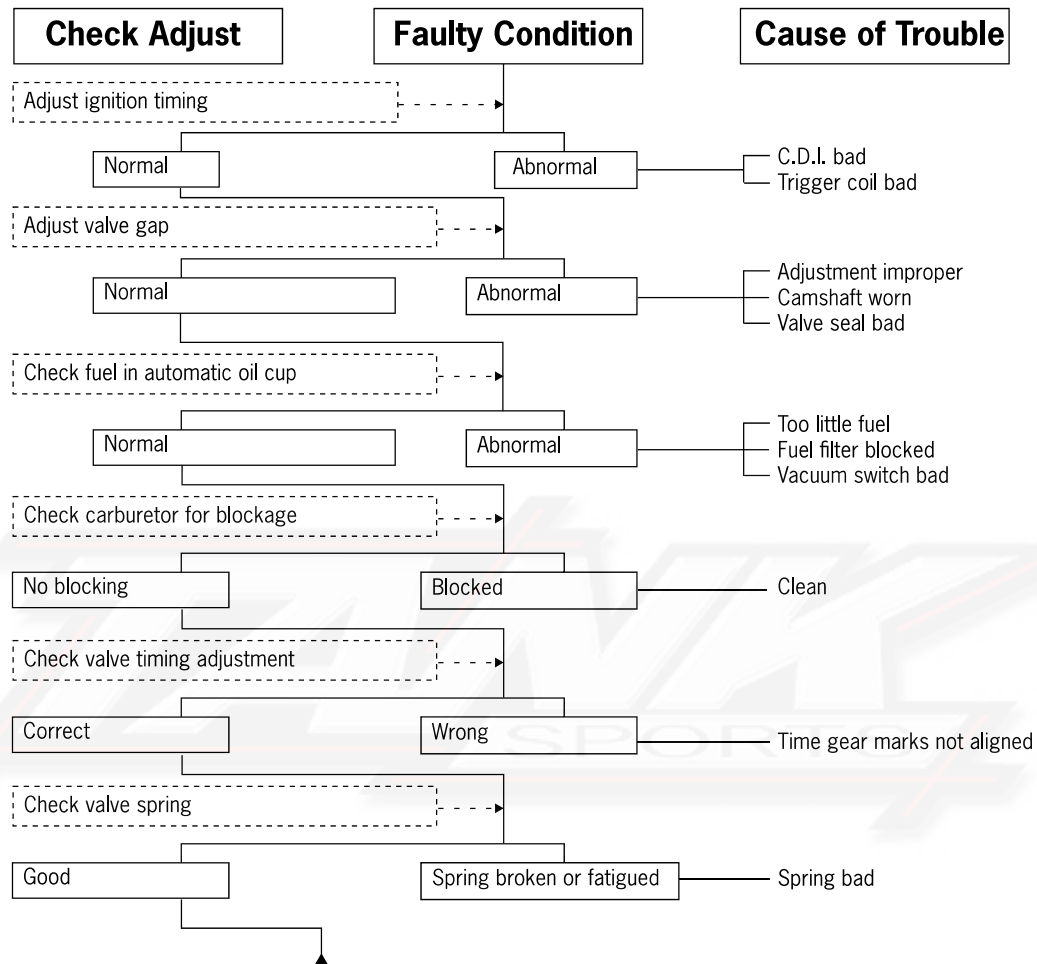

1. General Information

Trouble Shooting Guide Starter Failure or Hard Starting

1. General Information

Trouble Shooting Guide (under speed, no power)

1. General Information

Trouble Shooting Guide (under speed, no power)

1. General Information

Trouble Shooting Guide (high speed)

1. General Information

Trouble Shooting Guide-Improper Battery Charging (Battery overdischarge or overcharge)

1. General Information

Trouble Shooting Guide (no spark)