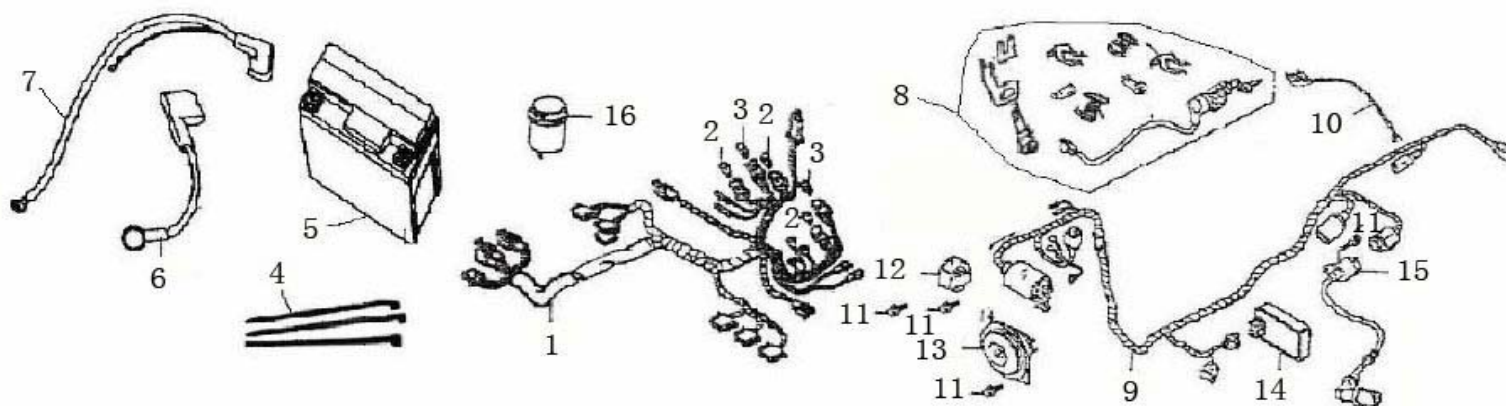

F-12 主电缆
Main cable

1	250T-B-070700	Wire harness, sub	1
2	250T-B-070700.1	Instrument light A 12V/1.7W	3
3	250T-B-070700.2	Instrument light B 12V/1.7W	3
4	250T-B-090010	Wrap	1套
5	250T-B-070200	Battery	1
6	250T-B-070004	Anode cable	1
7	250T-B-070003	Cathode cable	1
8	250T-B-030001	Seat lock	1
9	250T-B-070100	Main cable	1
10	250T-B-070600	Starting comp Relay	1
11	GB5787-86	Bolt flange M6X20	4
12	250T-B-070002	Rectifier	1
13	250T-B-070500	Horn	1
14	250T-B-070400	C.D.I	1
15	250T-B-070300	High tension ignition coil	1
16	250T-B-070001	Flasher	1