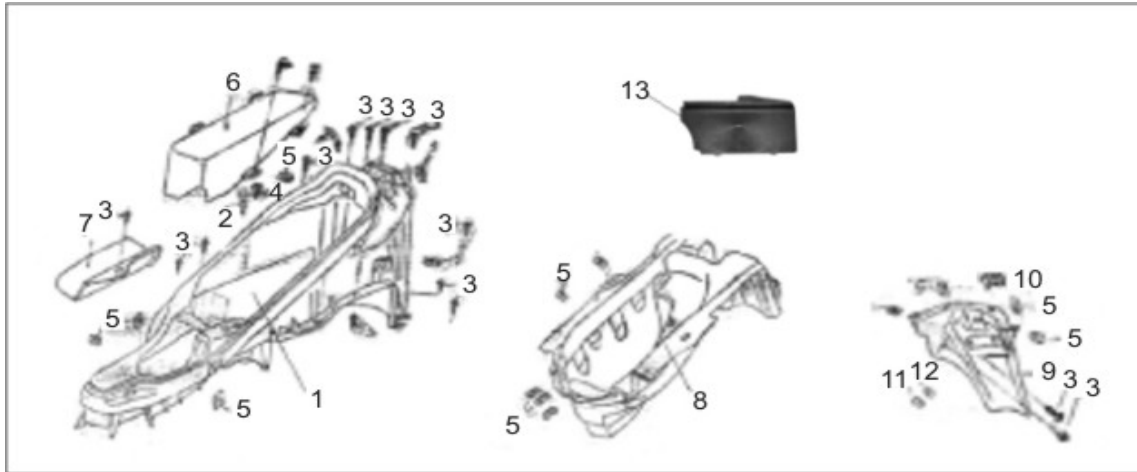

B19 SEAT STORAGE BOX

1	TS250-B19.01	250T-B/016	Outer Shell, Storage Box	1
2		GB9074.14-88	Screw with washer M6x16	2
3		GB845-86	Self Tapping Screw ST4.8x16	20
4		GB5787-86	Flange Bolt M6x12	1
5		ZBT31084-87	Spring Nut ST4.2	15
6	TS250-B19.06	250T-B/033	Cover, Battery Box	1
7	TS250-B19.07	250T-B/022	Front Cover, Storage Box	1
8	TS250-B19.08	250T-B/018	Storage Box	1
9	TS250-B19.09	250T-B/029	Rear Fender	1
10		250T-B/035	Reflector	1
11		GB6170-86	Nut M6	1
12	TS250-B19.12	GB96-35	Washer 6-140HV	1
13	TS250-B19.13	250T-B/023	Inner Cover, Storage Box	1