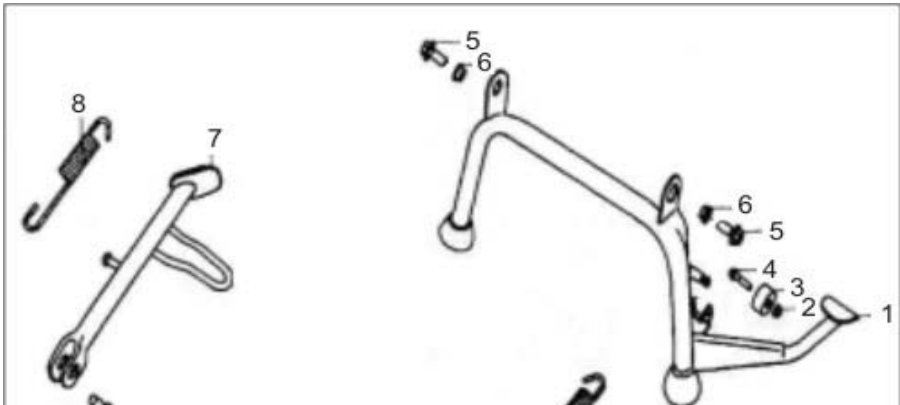

B13 SUPPORT STANDS

1	TS250-B13.01	250T-B/054	Center Stand	1
2		GB6187-86	Nut M6	1
3	TS250-B13.03	250T-B/124	Rubber Cushion	1
4		GB5787-86	Flange Bolt M6x25	1
5		GB5787-86	Flange Bolt M10x25	2
6	TS250-B13.06	250T-B/054.1	Collar, Center Stand	2
7	TS250-B13.07	250T-B/055	Side Stand	1
8	TS250-B13.08	250T-B/083	Spring, Side Stand	1
9	TS250-B13.09	250T-B/055.1	Special Bolt, Side Stand	1
10	TS250-B13.10	250T-B/082	Spring, Center Stand	1