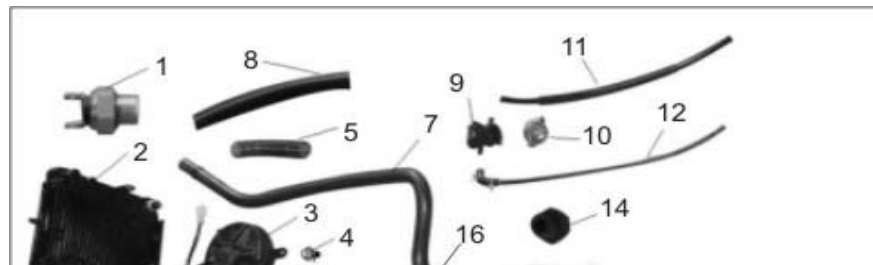

B11 COOLING SYSTEM

1	TS250-B11.01	250T-B/153	Temperature Switch	1
2	TS250-B11.02	250T-B/154	Radiator	1
3	TS250-B11.03	250T-B/155	Fan	1
4		GB5787-86	Flange Bolt M6x12	3
5	TS250-B11.05	250T-B/107	Pipe Spring	2
6	TS250-B11.06	250T-B/094.1	Outlet Hose	1
7	TS250-B11.07	250T-B/094.2	Inlet Hose	1