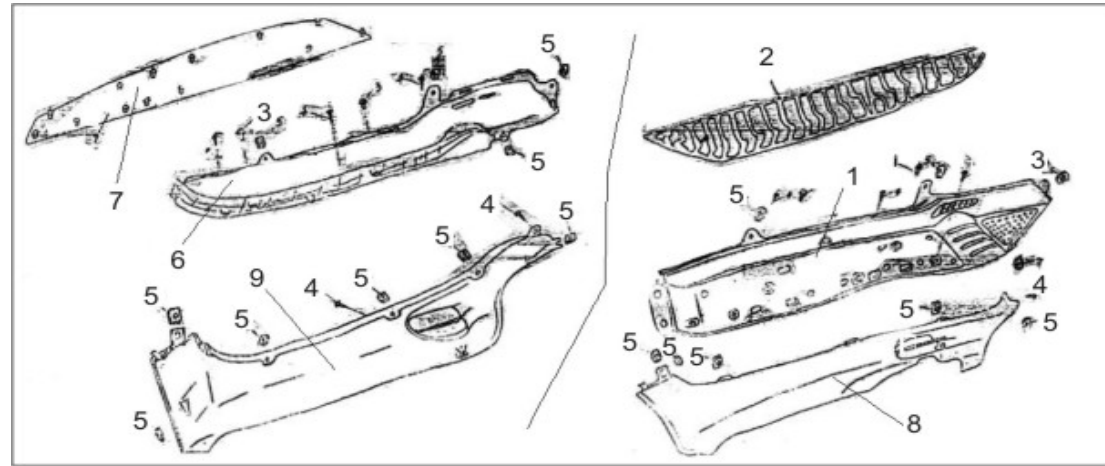

B18 FLOORBOARD PANELS

1	TS250-B18.01	250T-B/019	Floorboard, Left	1
2		250T-B/024	Floor Mat Set (Left/Right)	1
3	TS250-B18.03	GB9074.14-88	Screw w/Washer M6c20	4
4		GB845-86	Self Tapping Screw ST4.8X16	10
5		ZBT31084-87	Spring Nut ST4.2	20
6	TS250-B18.06	250T-B/020	Floorboard, Right	1
7	TS250-B18.07	250T-B/129	Belly Pan Set (Left/Right)	1
8	TS250-B18.08RED	250T-B/006	Lower Side Panel, Left, Red	1
9	TS250-B18.09RED	250T-B/007	Lower Side Panel, Right, Red	1