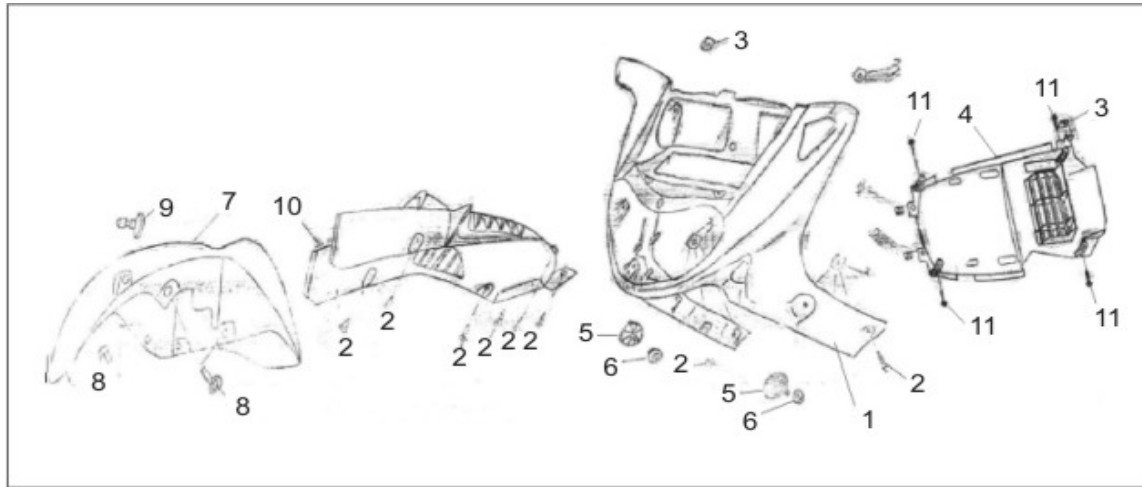

B16 FRONT COVER AND FENDER

1	TS250-B16.01RED	250T-B/002	Front Cover , Red	1
2		GB845-86	Self Tapping Screw ST4.8x16	8
3		ZBT31084-87	Spring Nut ST4.2	11
4	TS250-B16.04	250T-B/028	Fender Frame	1
5		250T-B/036	Amber Reflector	2
6		GB6177-86	Flange Nut M6	2
7	TS250-B16.07RED	250T-B/011	Front Fender Front, Red	1
8		GB5787-86	Flange Bolt M6x12	4
9	TS250-B16.09	250T-B/123	Rubber Ring	1
10	TS250-B16.10RED	250T-B/027	Front Fender Rear, Red	1
11		GB5787-86	Flange Bolt M6x16	4
	TS250-B16.15	34905-F8-9000	Bulb for Turn Signal (in legshield)	2