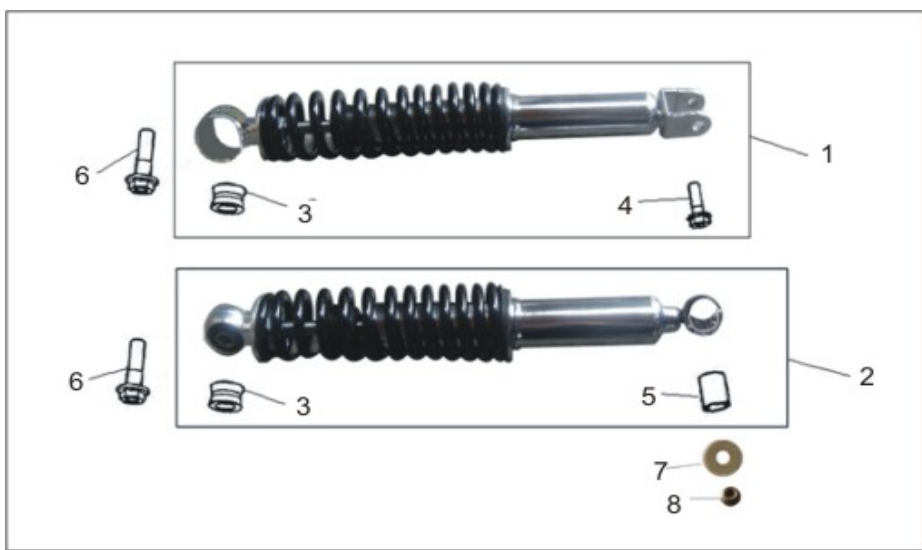

B15 REAR SHOCK ABSORBER

1	TS250-B15.01		Rear Shock Absorber Set	1
2	TS250-B15.02	250T-B/075	Shock Absorber Pair	1
3		250T-B/074	Left Shock Absorber	4
4	TS250-B15.04	250T-B/074..1	Bushing	2
5		GB5787-86	Flange Bolt M8x30	1
6	TS250-B15.06	250T-B/074..2	Bushing	1
7	TS250-B15.07	GB5787-86	Flange Bolt M10x1.25x40	2
8	TS250-B15.08	GB97.1-85	Washer 8x28	1
9		GB6187-86	Flanged Locknut	1