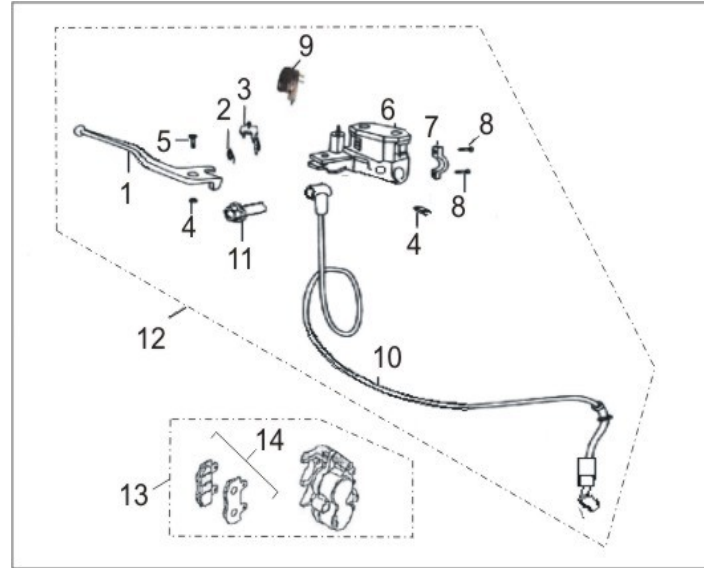

B10 REAR BRAKE ASSY

1	TS250-B10.01	250T-B/070.2-1	Brake Handle, Left	1
2	TS250-B10.02	250T-B/070.2-2	Return Spring	1
3	TS250-B10.03	250T-B/070.2-3	Connecting Socket	1
4		250T-B/070.2-4	Nut M5	1
5	TS250-B10.05	250T-B/070.2-5	Bolt, Brake Handle	1
6	TS250-B10.06	250T-B/070.2-6	Master Cylinder	1
7	TS250-B10.07	250T-B/070.2-7	Bracket, Master Cylinder	1
8		250T-B/070.2-8	Bolt M6X22	2
9	TS250-B10.09	250T-B/070.2-9	Switch, Rear Brake	1
10	TS250-B10.10	250T-B/070.2-10	Brake Hose, Rear	1
11	TS250-B10.11	250T-B/070.2-11	Bolt, Oil Inlet	2
12	TS250-B10.12	250T-B/070.2	Rear Brake Master Cylinder	1
13	TS250-B10.13	250T-B/070.1	Rear Caliper Assy	1
14	TS250-B10.14	250T-B/070.1-14	Rear Brake Pad Set	1