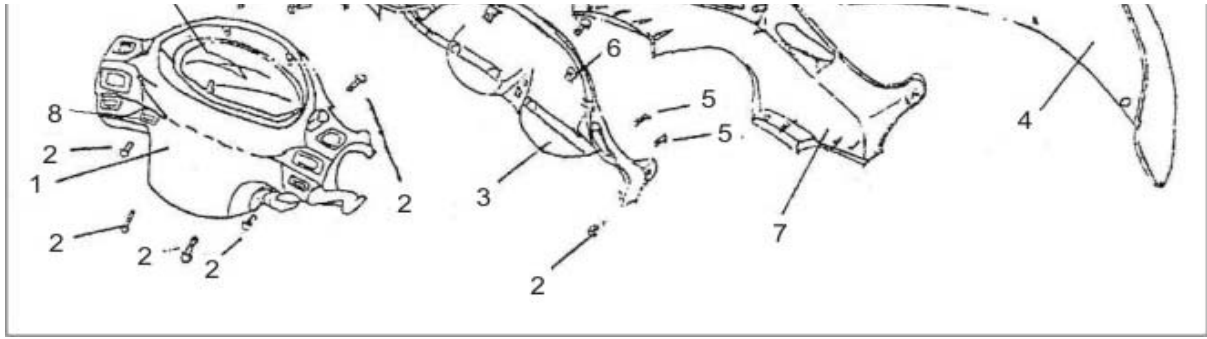

6		ZBT31084-87	Spring Nut ST4.2	2
7	TS250-B22.07	250T-B/001	Wind Screen Lower Panel, Red	1
8	TS250-B22.08	250T-B/120	Alarm Switch	1
9	TS250-B22.09	250T-B/101	Speedometer Assy	1