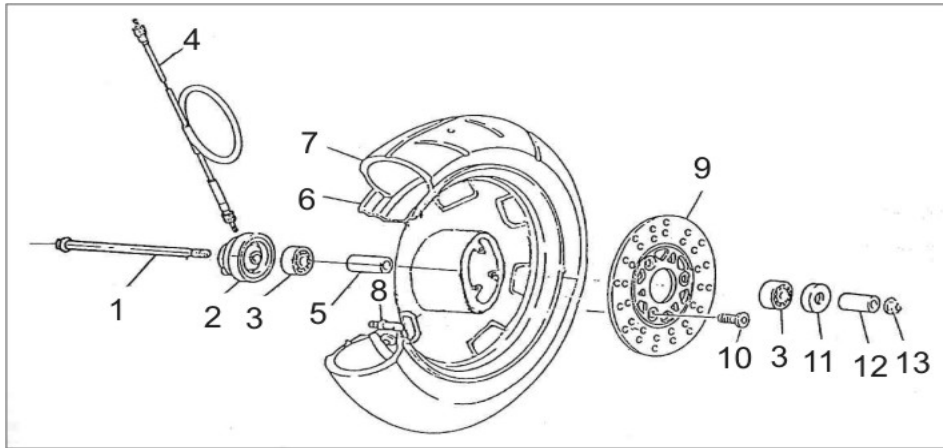

B03 FRONT WHEEL

1	TS250-B03.01	250T-B/140	Front Axle	1
2	TS250-B03.02	250T-B/069	Speedometer Pickup	1
3	TS250-B03.03	250T-B/042.1	Bearing	2
4	TS250-B03.04	250T-B/105	Speedometer Cable	1
5	TS250-B03.05	250T-B/042.2	Spacer	1
6	TS250-B03.06	250T-B/042	Front Wheel Rim	1
7	TS250-B03.07	250T-B/044	Front/Rear Tire 110/90-12	1
8	VN49-B18.29	250T-B/046	Valve Stem	1
9	TS250-B03.09	250T-B/065	Front Brake Disc	1
10	TS250-B03.10	250T-B/067	Brake Disc Bolt, Front	6
11	TS250-B03.11	250T-B/042.3	Seal	1
12	TS250-B03.12	250T-B/141	Collar	1
13	GS150-B03.07	GB6177-86	Locknut M12X1.25	1