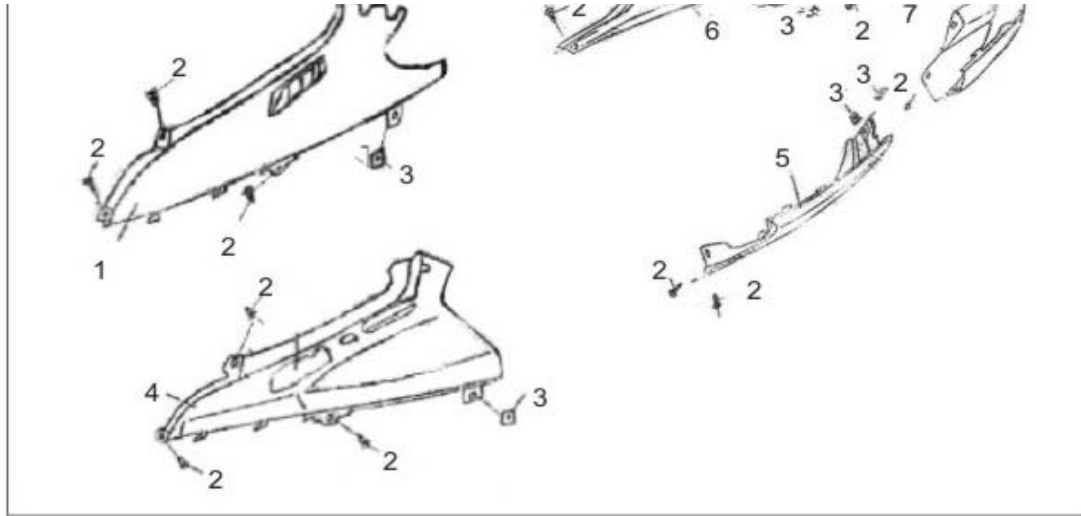

6	TS250-B20.06RED	250T-B/009	Rear Molding, Right, Red	1
7	TS250-B20.07RED	250T-B/010	Rear Molding, Red	1