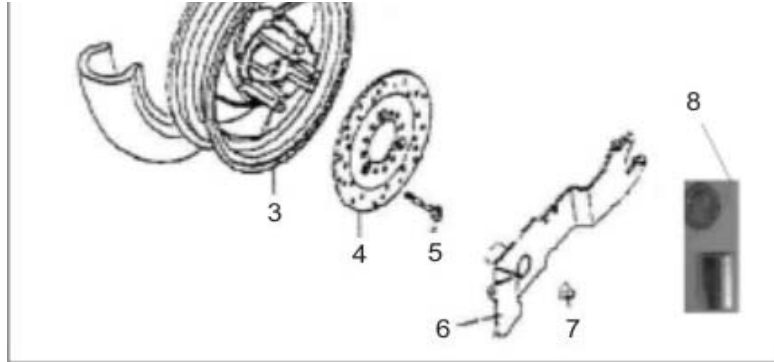

7	TS250-B09.07	GB6187-86	Flange Nut M16x1.5	1
8	TS250-B09.08	250T-B/143	Bushing Set (Long/Short)	1