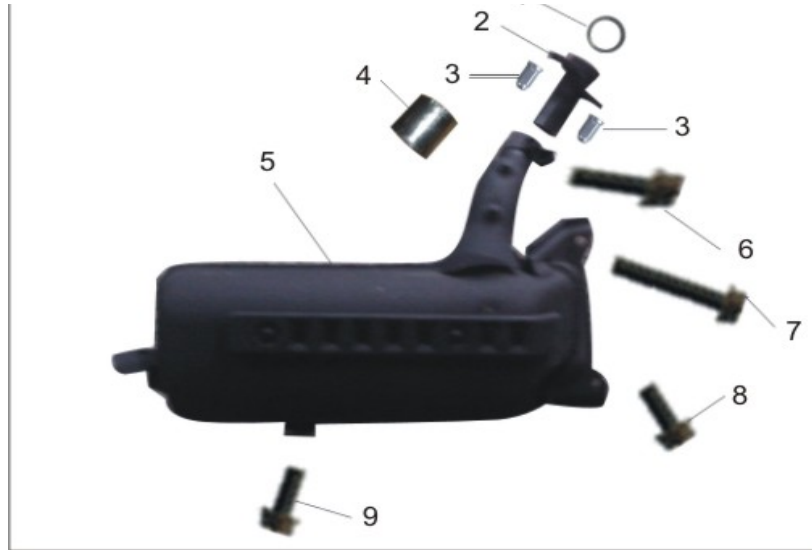

3	TS250-B05.03	GB823-86	Cap Nut M8	2
4	TS250-B05.04	250T-B/080	Black Lead Tray	1
5	TS250-B05.05	250T-B/078	Muffler Assy	1
6	TS250-B05.06	GB5787-86	Flange Bolt M8X38	1
7	TS250-B05.07	GB5787-86	Flange Bolt M8X80	1
8		GB5787-86	Flange Bolt M8X25	1
9		GB5787-86	Flange Bolt M8X20	1