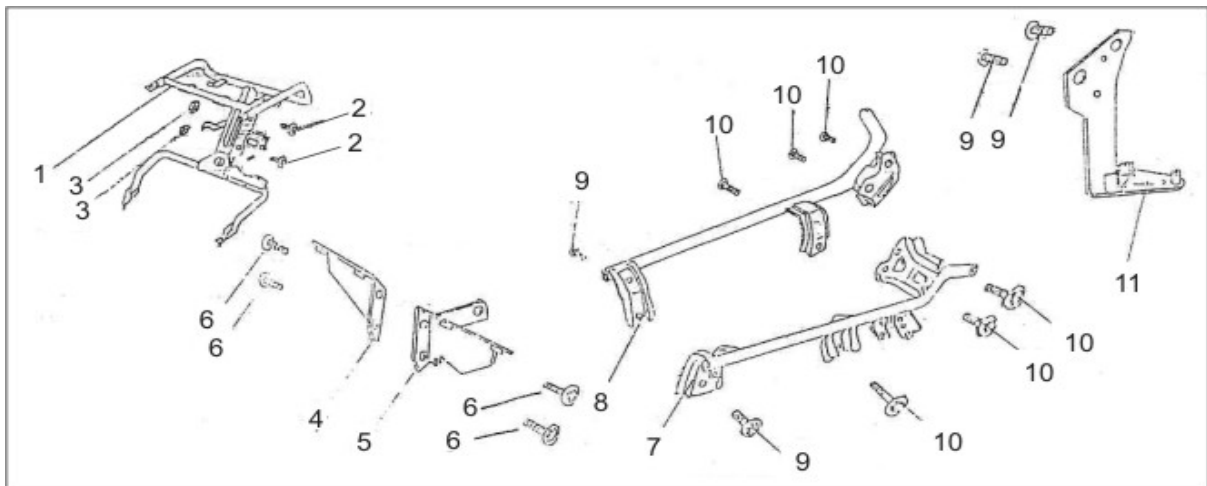

B14 FRAME BRACKETS

1		250T-B/061	Horn Bracket	1
2		GB5787-86	Flange Bolt M8x40	2
3		GB6187-86	Flange Nut M8	2
4		250T-B/060	Right Foot	1
5		250T-B/059	Left Foot	1
6		GB5787-86	Flange Bolt M6x16	4
7		250T-B/057	Left Foot Bracket	1
8		250T-B/058	Right Foot Bracket	1
9		GB5787-86	Flange Bolt M6x12	4
10		GB5787-86	Flange Bolt M8x16	6
11		250T-B/062	Bracket, Starter Relay	1