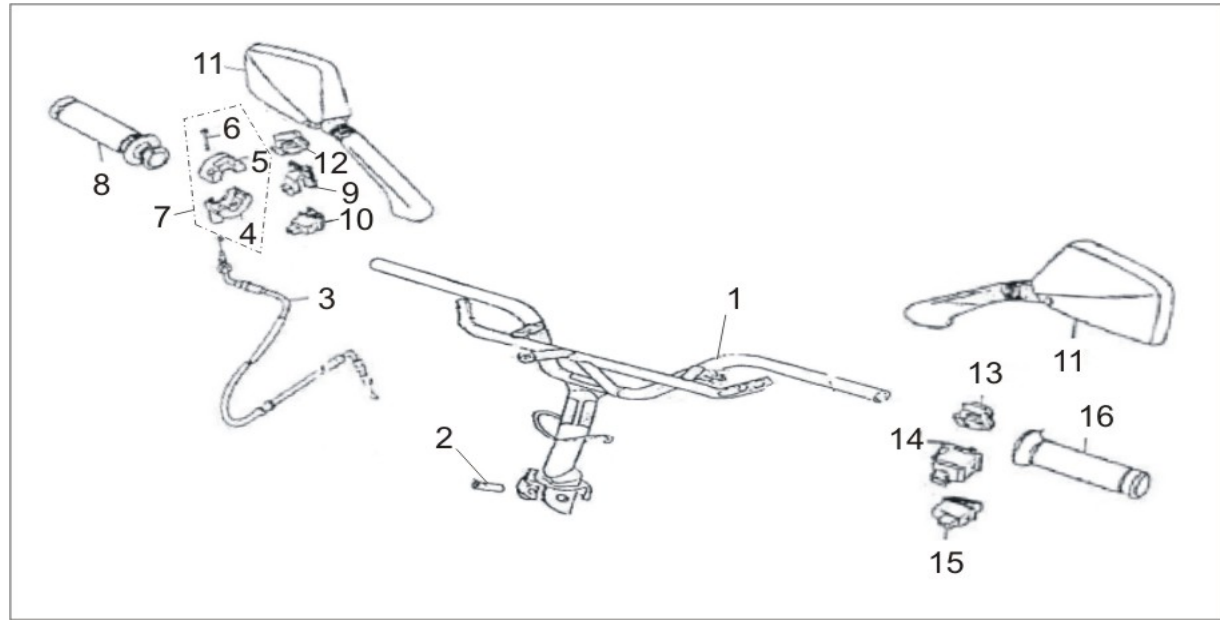

## B01 STEERING

1	TS250-B01.01	250T-B/056	Handlebar	1
2		GB578-86	Hex Bolt M12X35	1
3	TS250-B01.03	250T-B/104	Throttle cable	1
4		250T-B/098.1	Lower Cable Seat	1
5		250T-B/098.2	Upper Cable Seat	1
5		GB818-85	Pan Head Screw M5X22	2
6	TS250-B01.07	250T-B/098	Cable Seat	1
6	TS250-B01.08	250T-B/118	Grip, Right	1
7	TS250-B01.09	250T-B/113	Headlight Switch	1
8	TS250-B01.10	250T-B/115	Starter Switch	1
9	TS250-B01.11	250T-B/013-14	Mirror Set (Left & Right)	1
11	TS250-B01.12	250T-B/110	Kill switch	1
12	TS250-B01.13	250T-B/111	High/Lo Beam Switch	1
13	TS250-B01.14	250T-B/112	Turn Signal Switch	1
14	TS250-B01.15	250T-B/114	Horn Button	1
15	TS250-B01.16	250T-B/117	Grip, Left	1

## B02 FRONT FORK

1	TS250-B02.01	250T-B/068	Steering Column	1
2	TS250-B02.02	250T-B/076	Front Shock Absorber, LH	1
3	TS250-B02.03	250T-B/077	Front Shock Absorber, RH	1
4		GB5789-86	Flange Bolt M6x12	1
5		GB5789-86	Flange Bolt M6x40	1
6	TS250-B02.06	250T-B/123	Guide	2
7	TS250-B02.07	250T-B/066	Clip	4
8	TS250-B02.08	GB818-85	Screw M6x12	1
9	TS250-B02.09	250T-B/079.1	Lower Bearing Assy	1
10	TS250-B02.10	250T-B/079.2	Upper Bearing Assy	1
11	TS250-B02.11	250T-B/079.3	Locknut	1