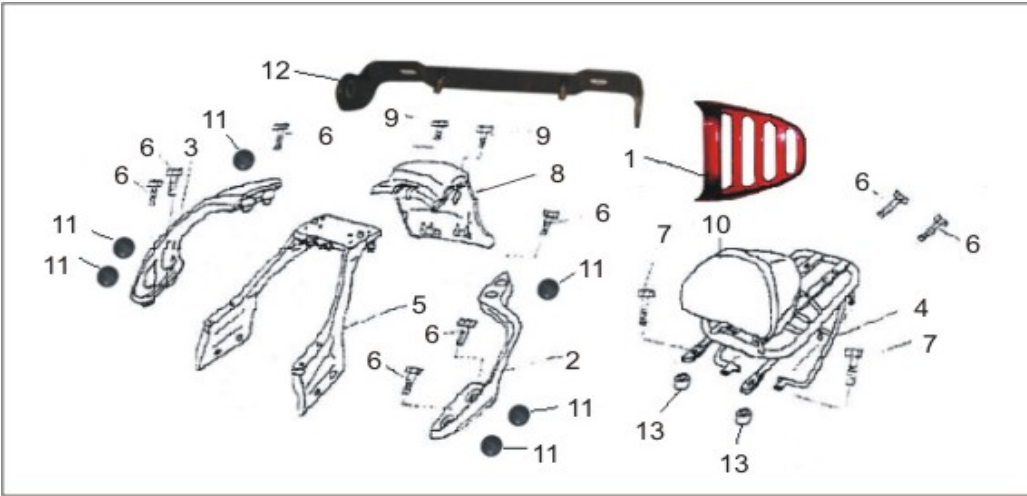

B21 REAR RACK AND BACKREST

1	TS250-B21.01	250T-B/012	Outer Cover, Rear Rack	1
2	TS250-B21.02	250T-B/031	Rear Grip, Left	1
3	TS250-B21.03	250T-B/032	Rear Grip, Right	1
4	TS250-B21.04	250T-B/047	Rear Rack	1
5	TS250-B21.05	250T-B/063	Bracket, Tail Light	
6		GB5787-86	Flange Bolt M8x35	8
7		GB5787-86	Flange Bolt M8x40	2
8	TS250-B21.08RED	250T-B/003	Rear End Panel, Red	1
9		GB5787-86	Flange Bolt M6x12	2
10	TS250-B21.10	250T-B/039	Rear Backrest	1
11	TS250-B21.11	250T-B/145	Hole Cover	6
12	TS250-B21.12	250T-B/146	License Plate Bracket	1
13	TS250-B21.13	250T-B/131	Rack Bushing	2