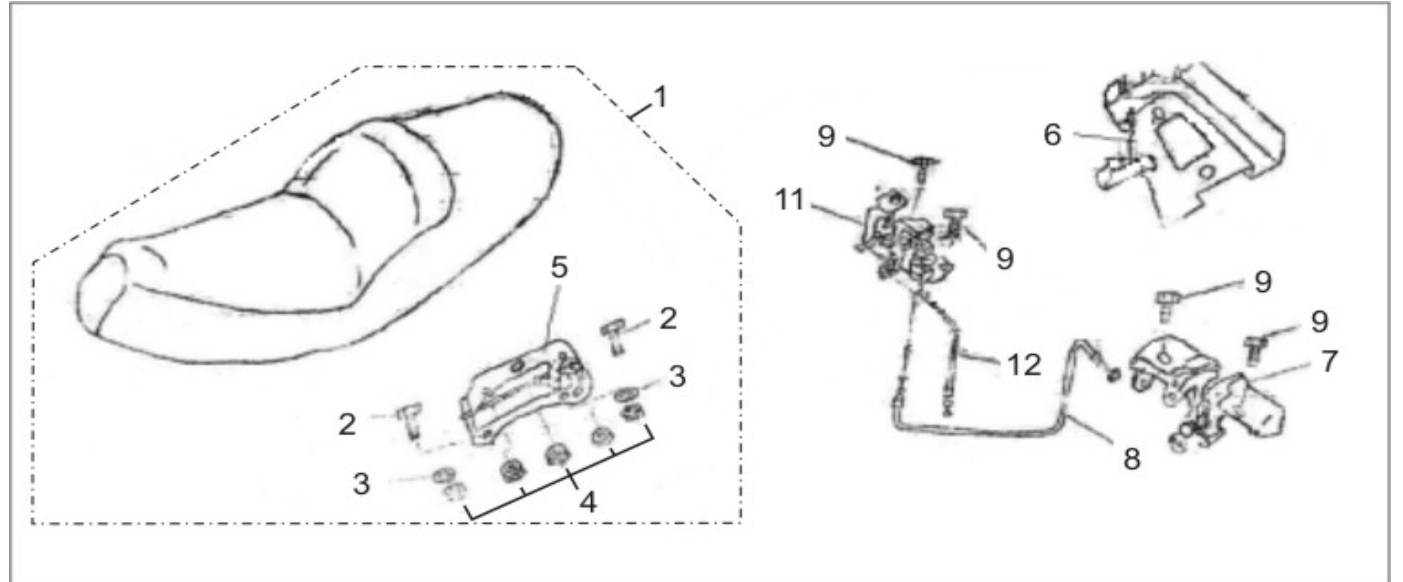

### B08 SEAT ASSY

1		250T-B/040	Seat cushion	1
2		GB5787-86	Bolt flange M6X20	2
3		GB96-35	Big washer 6-140HV	2
4		GB6177-86	Nut flange M6	5
5		250T-B/040.1	seat install board	1
6		250T-B/053	protecting cover, seat lock	1
7		250T-B/052	seat cock(rear)	1
8		250T-B/106	Seat lock acble(long)	1
9		GB5787-86	Bolt flange M6X12	4
10	not a part	250T-B/035	seat lock install frame(front)	4
11		250T-B/051	seat cock(front)	1
12		250T-B/108	Seat lock acble(short)	1