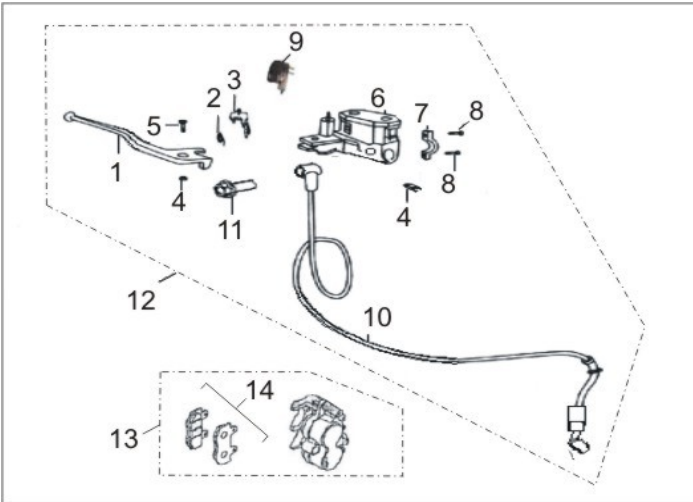

B04 FRONT BRAKE ASSY

1	TS250-B04.01	250T-B/064.2-1	Brake Handle, Right	1
2	TS250-B04.02	250T-B/064.2-2	Return Spring	1
3	TS250-B04.03	250T-B/064.2-3	Connecting Socket	1
4		250T-B/064.2-4	Nut M5	1
5	TS250-B04.05	250T-B/064.2-5	Bolt, Brake Handle	1
6	TS250-B04.06	250T-B/064.2-6	Master Cylinder	1
7	TS250-B04.07	250T-B/064.2-7	Bracket, Master Cylinder	1
8		250T-B/064.2-8	Bolt M6X22	2
9	TS250-B04.09	250T-B/064.2-9	Switch, Front Brake	1
10	TS250-B04.10	250T-B/064.2-10	Brake Hose, Front	1
11	TS250-B04.11	250T-B/064.2-11	Bolt, Oil Inlet	2
12	TS250-B04.12	250T-B/064.2	Disc Brake, Front	1
13	TS250-B04.13	250T-B/064.1	Front Caliper Assy	1
14	TS250-B04.14	250T-B/064.1-19	Front Brake Pad Set	1