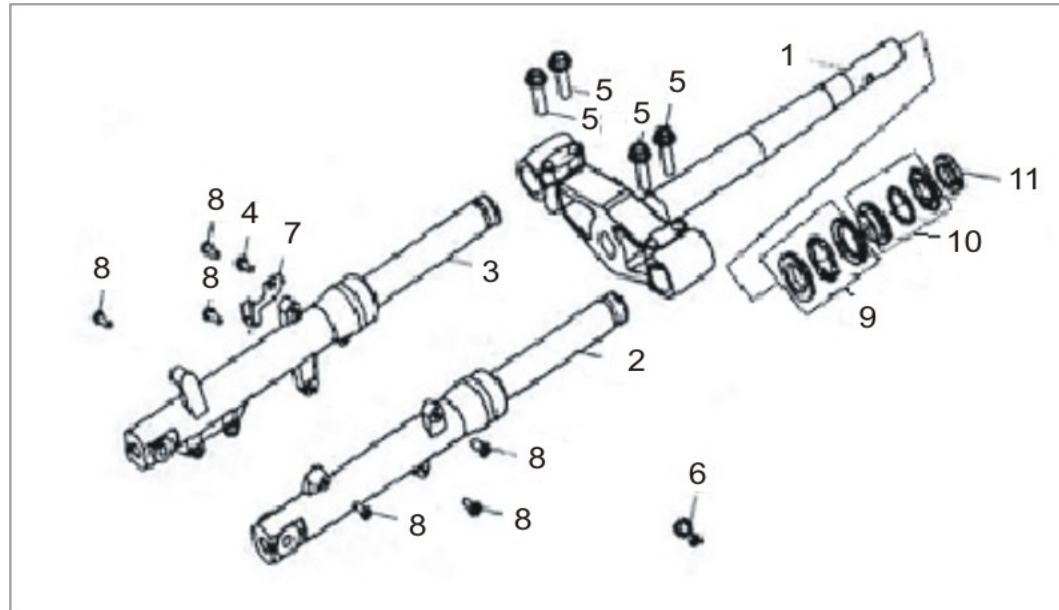

## B01 STEERING

1	TS250-B01.01	250T-B/056	Handlebar	1
2		GB578-86	Hex Bolt M12X35	1
3	TS250-B01.03	250T-B/104	Throttle cable	1
4		250T-B/098.1	Lower Cable Seat	1
5		250T-B/098.2	Upper Cable Seat	1
5		GB818-85	Pan Head Screw M5X22	2
6	TS250-B01.07	250T-B/098	Cable Seat	1
6	TS250-B01.08	250T-B/118	Grip, Right	1
7	TS250-B01.09	250T-B/113	Headlight Switch	1
8	TS250-B01.10	250T-B/115	Starter Switch	1
9	TS250-B01.11	250T-B/013-14	Mirror Set (Left & Right)	1
11	TS250-B01.12	250T-B/110	Kill switch	1
12	TS250-B01.13	250T-B/111	High/Lo Beam Switch	1
13	TS250-B01.14	250T-B/112	Turn Signal Switch	1
14	TS250-B01.15	250T-B/114	Horn Button	1
15	TS250-B01.16	250T-B/117	Grip, Left	1

## B02 FRONT FORK

1	TS250-B02.01	250T-B/068	Steering Column	1
2	TS250-B02.02	250T-B/076	Front Shock Absorber, LH	1
3	TS250-B02.03	250T-B/077	Front Shock Absorber, RH	1
4		GB5789-86	Flange Bolt M6x12	1
5		GB5789-86	Flange Bolt M6x40	1
6	TS250-B02.06	250T-B/123	Guide	2
7	TS250-B02.07	250T-B/066	Clip	4
8	TS250-B02.08	GB818-85	Screw M6x12	1
9	TS250-B02.09	250T-B/079.1	Lower Bearing Assy	1
10	TS250-B02.10	250T-B/079.2	Upper Bearing Assy	1
11	TS250-B02.11	250T-B/079.3	Locknut	1