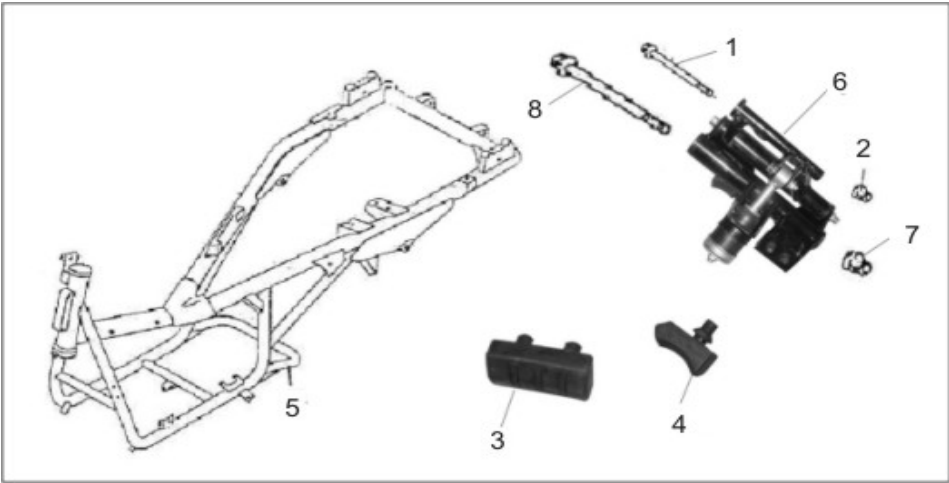

B12 FRAME

1	TS250-B12.01	250T-B/142.1	Hanger Axle 1	1
2	TS250-B12.02	GB6187-86	Flanged Locknut M10x1.25	1
3	TS250-B12.03	250T-B/122	Rubber Hanger, Large	1
4	TS250-B12.04	250T-B/121	Rubber Hanger, Small	1
5		250T-B/048	Main Frame	1
6	TS250-B12.06	250T-B/049	Hanger	1
7	TS250-B12.07	GB6187-86	Flanged Locknut M12x1.25	2
8	TS250-B12.08	250T-B/142.1	Hanger Axle 2	1