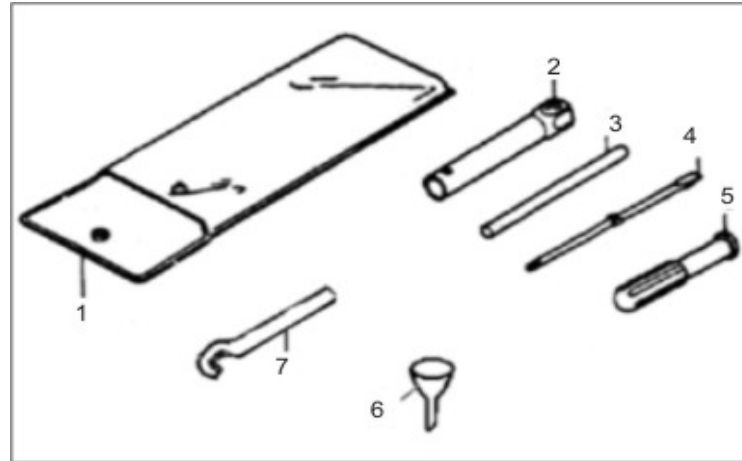

25		B05074001005	Screw 4x10mm	2
26		96001K00P000	Band 250mm	3
27		96003K00P000	Band 200mm	3
28		96002K00P000	Band 150mm	1
29	SS49-B22.29	96200BMAT000	Ignition Coil Assy	1
30	SS49-B22.30	88000BMBT000	3-Lock Assy	1
31		B01090601265	Bolt 6x12mm	3
32	SS49-B22.32	96500BM0T001	Flasher	1
33	SS49-B22.33	97701BM0T000	CDI	1
34		B01090601065	Bolt 6x10mm	1
38		B05004801305	Screw 4.8x13mm	2

B23 TOOL KIT

1		02110BM0T000	Tool Bag	1
2		02102BM0T000	Spark Plug Socket	1
3		02101BM0T000	Spark Plug Socket Handle	1
4		02103BM0T000	Screw Driver	1
5		02104BM0T000	Handle	1
6		02114BM0T000	Funnel, Oil Tank	1
7		02115BM0T000	Rear Shock Absorber Adjuster	1