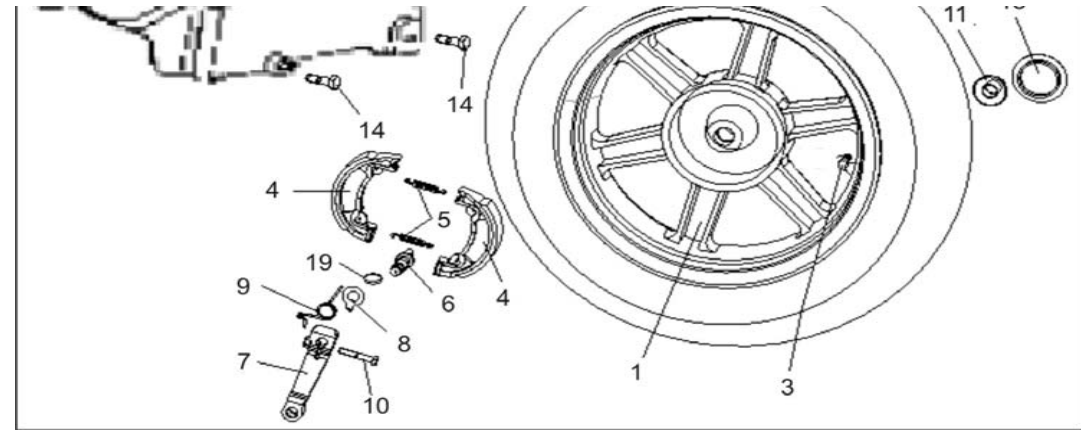

8	SS49-B10.08	54002BM0T000	Indicator Plate	1
9	SS49-B10.09	54008BMBT000	Tension Spring	1
10		08012BM0T000	Hexbolt 6x30mm	1
11		B04171615063	U Nut 16x1.5mm	1
12	SS49-B10.12	65701BMBT001	Inner Rear Fender	1
13		65803J0ET000	Spring Nut	2
14		B01090602060	Bolt 6x20mm	2
15		54027BM0T000	Cap	1
19	SS49-B10.19	B190101000A0	O-Ring 10x1.9mm	1