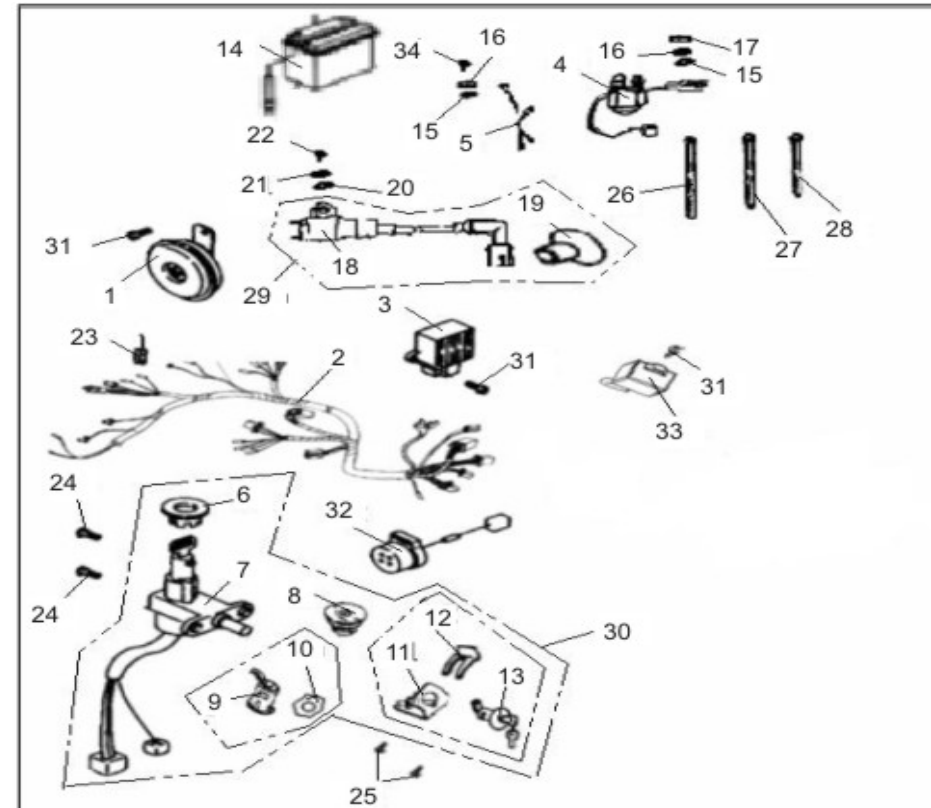

24		65802BM0T000	Spring Nut 5mm	2
25		81708BM0T000	Turn Signal Right Spacer	1
26		B07030001005	Washer 10mm	2
27		B04070600054	Nut 6mm	2
28	SS49-B21.28	08203BMBT000	License Bracket	1
29		B04070600054	Nut 6mm	2
30		B07030000604	Washer 6mm	2
31		B01010601624	Bolt 6x16mm	2
32		B01090601664	Bolt 6x16mm	2

B22 ELECTRICAL

1	SS49-B22.01	95000BMDT000	Horn	1
2	SS49-B22.02	92000BMBT007	Main Wire Harness	1
3	VN49-B04.05	98801B09F000	Regulator	1
4	SS49-B22.04	94000BMBT000	Starter Relay	1
5	SS49-B22.05	96900BMBT000	Wire Harness	1
6	SS49-B22.06	88101BM0T001	Cover Main Switch	1
7	SS49-B22.07	88100BMBT000	Main Switch Assy	1
8		88400BM0T000	Lock, Fuel Tank	1
9		88501BMBT000	Lock 1	1
10		88502BMBT000	Lock, Side Cover 3 Nut	1
11		88801BMBT000	Lock Seat 1	1
12		88802BMBT000	Lock Seat 2	1
13		88800BMBT000	Lock Seat, Assy	1
14	TNG-BAT-X5	96100BM0T000	Battery	1
15		B07030000605	Washer 6mm	2
16		B07000000605	Washer 6mm	2
17		B04000600055	Nut 6mm	1
18		96202BMA000	Ignition Coil	1
19		96201BMA000	Cover, Ignition Coil	1
20		B07000000505	Washer 5mm	1
21		B07030000505	Washer 5mm	1
22		B02000502025	Screw 5x20mm	1
23		96800BMA000	Fuse 8A,250v	1
24		08802BMBT000	Bolt 6x12mm	2