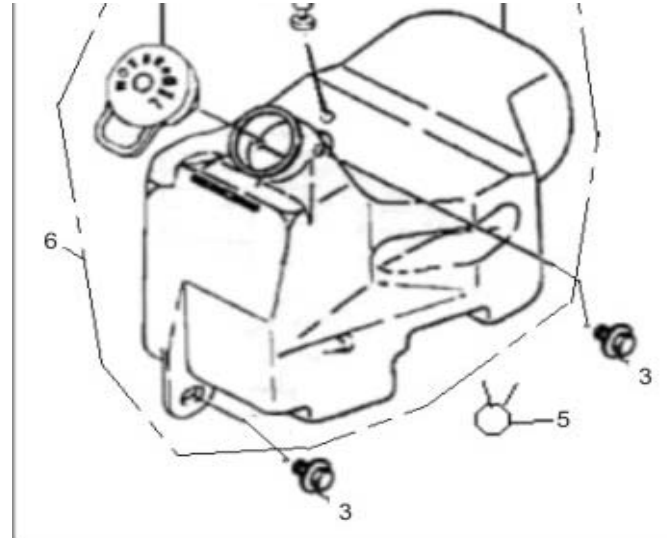

5		50307BM0T000	Clip 8mm	1
6		64000BMAT000	Oil Tank Assy	1