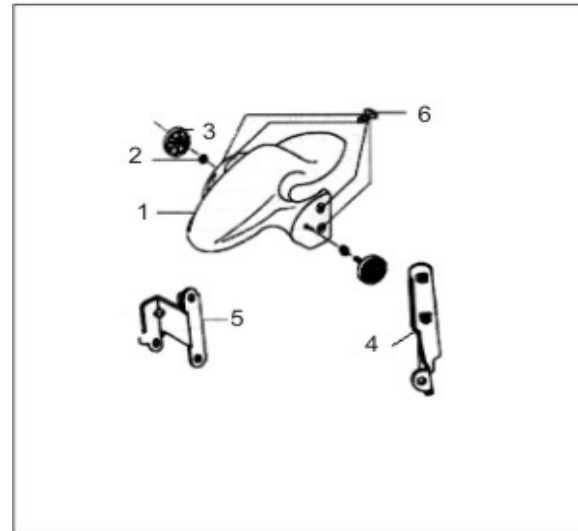

B14 FRONT FENDER

1	SS49-B14.01BLK	65101BMBTB40B	Front Fender, Black	1
1	SS49-B14.01YLW	65101BMBTB40Y	Front Fender, Yellow	1
2		B04070600063	Nut 6mm	2
3	TNG-B11.02	66300BMBT000	Front Reflector, Amber	2
4	SS49-B14.04	65120BMBT000	Front Fender Bracket 1	1
5	SS49-B14.05	65110BMBT000	Front Fender Bracket 2	1
6	SS49-B14.06	65114BMBT000	Screw w/Washer 6x16mm	4