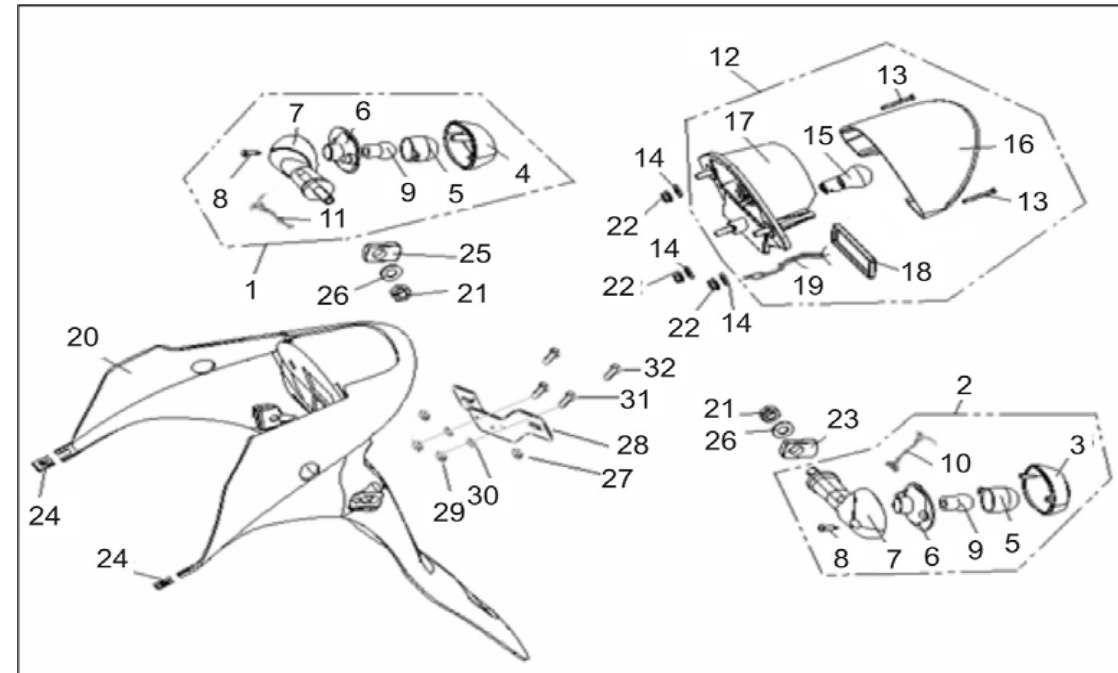

B21 TAILLIGHT / REAR TURN SIGNALS

1	SS49-B21.01	81700BMBT001	Turn Signal, Rear Right	1
2	SS49-B21.02	81500BMBT001	Turn Signal, Rear Left	1
3		81102BMBT001	Turn Signal Lens, Rear Left	1
4		81302BMBT001	Turn Signal Lens, Rear Right	1
5	VN49-B04.46	81107BM0T000	Turn Signal Bulb Cover, Amber	2
6		81105BM0T001	Bowl, Reflex Light	2
7		81502BM0T001	Bulb Base	2
8		B05004001203	Screw 4x12mm	1
9	LS49-B01.30	81501H70X001	Bulb 12v10w	2
10		81510BM0T000	Wire, Left Rear Turn signal	1
11		81710BM0T000	Wire, Right Rear Turn Signal	1
12	SS49-B21.12	82000BM0T001	Taillight Assy	1
13		B05074002005	Screw 4x20mm	2
14		82011G00P000	Rubber Washer	3
15	VN49-B04.08	82000B50T000	Bulb 12v21/5w	1
16	SS49-B21.16	82008BM0T001	Indicator Lens	1
17		82003BM0T000	Taillight Base	1
18		86502BM0T000	Rear Reflector	1
19		82900BM0T000	Wire Harness, Taillight	1
20	SS49-B21.20	08202BM0T000	Mud Flap	1
21		B04061012565	Nut 10x1.25mm	2
22		B04070600065	Nut 6mm	3
23		81511BM0T000	Turn Signal Left Spacer	1