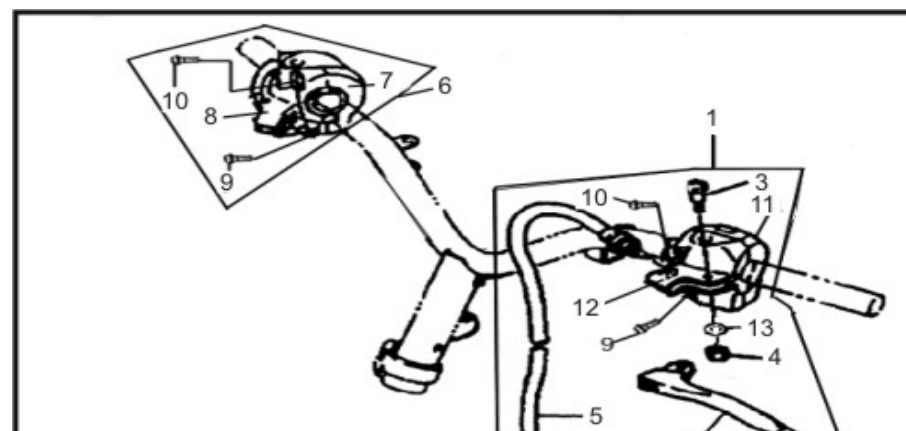

B02 SWITCH ASSY

1	SS49-B02.01	40500BM0T000	Left Main Switch	1
2	SS49-B02.02	40002BM0T000	Left Brake Lever (145mm)	1
3		40004BMAT000	Lever Mounting Screw 5mm	1
4		B04000500065	Nut 5mm	1
5		91600BMAT000	Stop Switch Assy	1
6	SS49-B02.06	40600BM0T001	Right Control Switch	1
7		40610BM0T001	Right Brake Lever	1
8		40620BM0T000	Right Switch Fixing Seat	1
9		B02000502025	Screw 5x20mm	2
10		B02000502525	Screw 5x25mm	2
11		40510BM0T000	Left Switch Bracket	1
12		40520BM0T000	Left Switch Fixing Seat	1