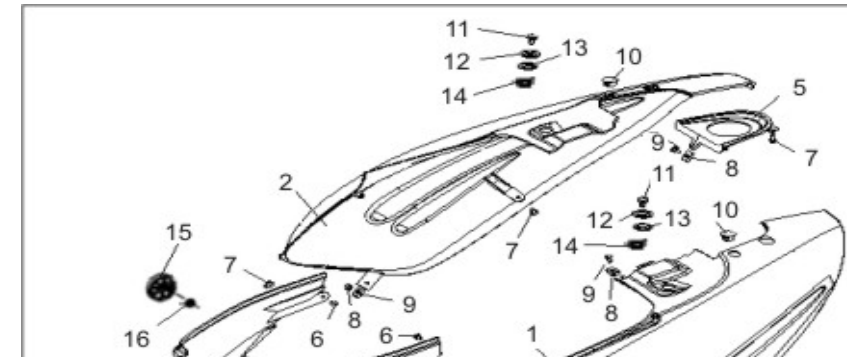

B18 SIDE PANELS

1	SS49-B18.01BLK	65601BMBT000B	Side Panel Left, Black	1
1	SS49-B18.01YLW	65601BMBT000Y	Side Panel Left, Yellow	1
2	SS49-B18.02BLK	65602BMBT000B	Side Panel Right, Black	1
2	SS49-B18.02YLW	65602BMBT000Y	Side Panel Right, Yellow	1
3	SS49-B18.03	65605BMBT001	Center Panel	1
4	SS49-B18.04	65619BMBT000	Compartment Lid, Center Panel	1
5	SS49-B18.05BLK	65606BMBT000B	Fuel Fill Panel, Black	1
5	SS49-B18.05YLW	65606BMBT000Y	Fuel Fill Panel, Yellow	1
6		B05074001205	Screw 4x12mm	4
7		B05075001605	Screw 5x16mm	5