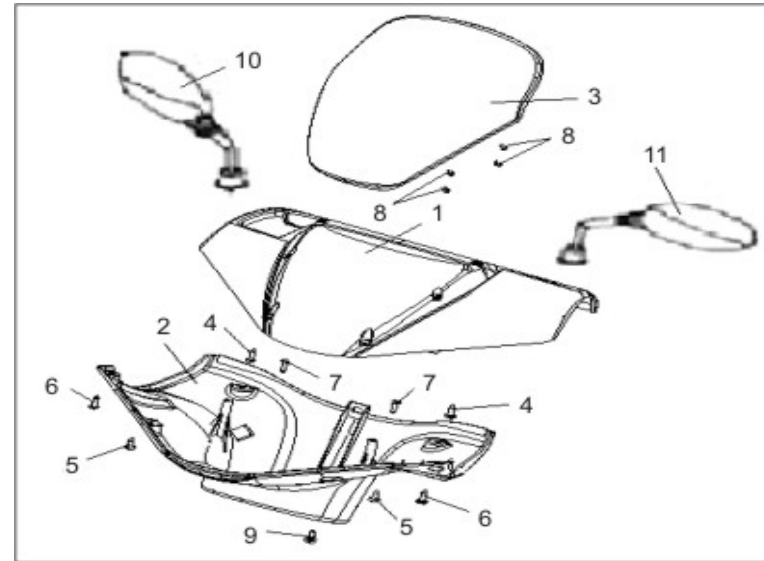

B15 HANDLEBAR COVER

1	SS49-B15.01BLK	65201BMBT001B	Handlebar Cover, Upper, Black	1
1	SS49-B15.01YLW	65201BMBT001Y	Handlebar Cover, Upper, Yellow	1
2	SS49-B15.02	65202BMBT000	Handlebar Cover, Lower, Black	1
3	SS49-B15.03	65203BMBT000	Meter Cover	1
4	SS49-B15.04	B05075001605	Screw 5x16mm	2
5	SS49-B15.05	B05075001205	Screw 5x12mm	2
6	SS49-B15.06	B05074001205	Screw 4x12mm	2
7	SS49-B15.07	B05074001605	Screw 4x16mm	2
8	SS49-B15.08	B05073001005	Screw 3x10mm	4
9	SS49-B15.09	B13010501405	Screw 5x14mm	1
10	SS49-B15.10	40470BM BT003	Mirror, Right, Black	1
11	SS49-B15.11	40460BMBT003	Mirror, Left, Black	1