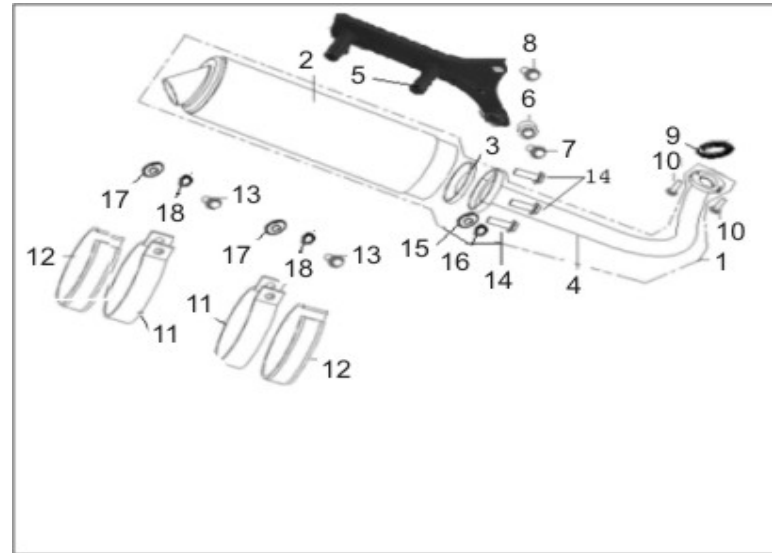

B06 MUFFLER

1	SS49-B06.01	47100BMBT00G	Muffler Assy (w/Catalyst)	1
2		47200BMBT00C	Muffler Canister	1
3	SS49-B06.03	47121B20T000	Seal Washer	1
4		47105BMBT00B	Exhaust Pipe Assy	1
5	SS49-B06.05	47123BMBT000	Muffler Fixing Plate	1
6	SS49-B06.06	47740B0ET000	Muffler Bush	1
7	SS49-B06.07	B01090803565	Bolt 8x35mm	1
8	SS49-B06.08	B01090802065	Bolt 8x20mm	1
9	SS49-B06.09	47800B0DT000	Exhaust Pipe Gasket	1
10		B01090601665	Bolt 6x16mm	2
11		47041B20T000	Muffler Clamp	2
12		47042B20T000	Clamp Cushion	2
13		B01090805565	Bolt 8x55mm	2
14		B02050802565	Bolt 8x25mm	3
15		B07030000805	Washer 8mm	3
16		B07000000805	Washer 8mm	3
17		B07030000804	Washer 8mm	2
18		B07000000804	Washer 8mm	2