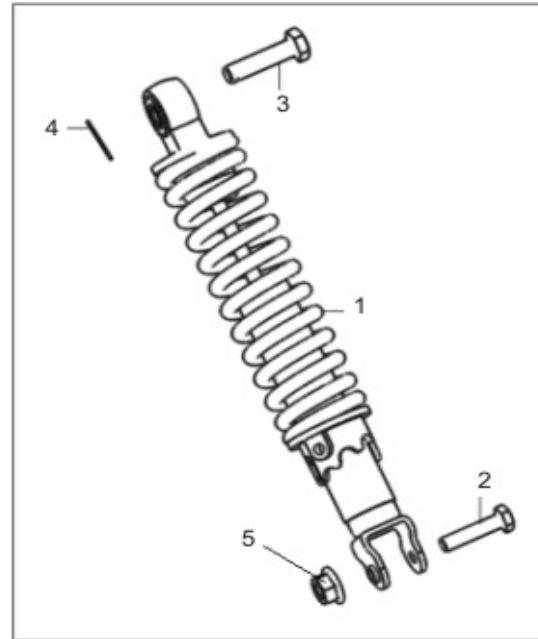

B12 REAR SHOCK ABSORBER

1	SS49-B12.01	63100BM0T005	Rear Shock Absorber	1
2		B01090803564	Bolt 8x35mm	1
3		B01141004063	Bolt 10x1.25x40mm	1
4		63016B0DT001	Cotter Pin	1
5		B04070800065	Nut 8mm	1