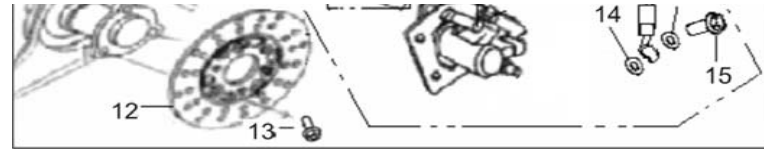

14		45653BMBT000	Washer	4
15		45651BMBT000	Flange Bolt	2
16		45039J4FT000	Bolt 8x35mm	2