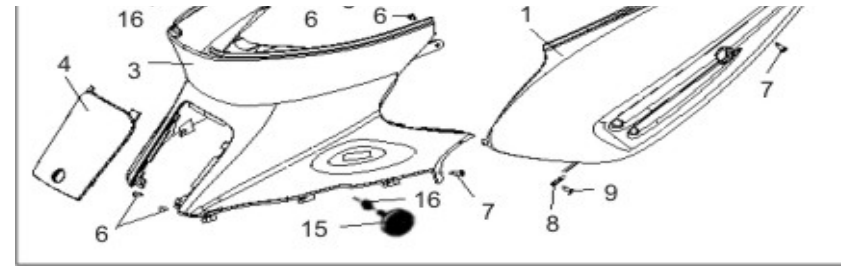

8		65802BMAT000	Spring Nut 5mm	4
9		B05075001205	Screw 5x12mm	4
10	SS49-B18.10	65608BMBT000	Decoration Cap	2
11		B02000602003	Screw 6x20mm	2
12		08021BMBT000	Washer	2
13		65616J00P000	Rubber Washer	2
14		65627BMBT000	Bushing	2
15	TNG-B11.01	66300BMBT001	Rear Reflector, Red	2
16		B04070600063	Nut 6mm	2