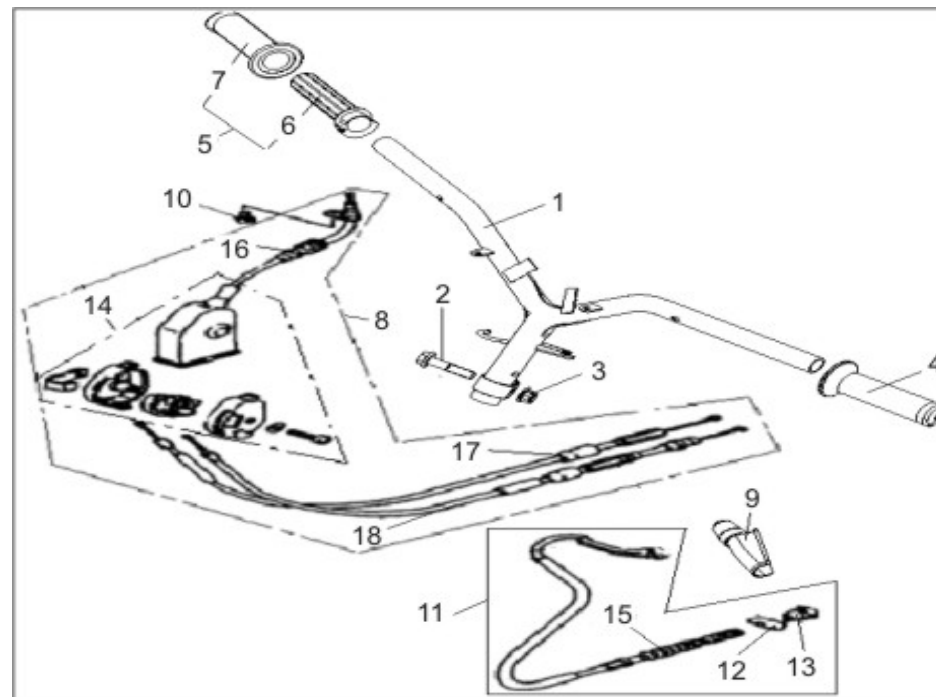

## B01 STEERING

1	SS49-B01.01	40100BMBT001	Handlebar	1
2	VN49-B06.20	B01091004565	Bolt M10x1.25x45mm	1
3		B04171012565	Nut M10x1.25mm	1
4	SS49-B01.04	40001J4AT001	Left Grip	1
5	SS49-B01.05	40210J4AT001	Right Grip Assy.	1
6		40211J4AT001	Right Grip	1
7		40212J4AT001	Throttle Guide Tube	1
8	SS49-B01.08	40300BM0T001	Throttle Cable Assy	1
9	SS49-B01.09	40008BM0T000	Rear Brake Cable Jacket	1
10		B02000501025	Screw 5x10mm	1
11	SS49-B01.11	40270BMBT000	Brake Cable Assy	1
12		40273BM0T000	Stop Pin (Gold)	1
13		40271BM0T000	Adjusting Nut	1
14		40340BM0T001	Junction Box	1
15		40274BMBT000	Spring (Gold)	1
16		40306BM0T000	Throttle Cable 1	1
17		40307BM0T000	Carburetor Line	1
18		40308BM0T000	Oil Pump Line	1

## B02 SWITCH ASSY

1	SS49-B02.01	40500BM0T000	Left Main Switch	1
2	SS49-B02.02	40002BM0T000	Left Brake Lever (145mm)	1
3		40004BMAT000	Lever Mounting Screw 5mm	1
4		B04000500065	Nut 5mm	1
5		91600BMAT000	Stop Switch Assy	1
6	SS49-B02.06	40600BM0T001	Right Control Switch	1
7		40610BM0T001	Right Brake Lever	1
8		40620BM0T000	Right Switch Fixing Seat	1
9		B02000502025	Screw 5x20mm	2
10		B02000502525	Screw 5x25mm	2
11		40510BM0T000	Left Switch Bracket	1
12		40520BM0T000	Left Switch Fixing Seat	1