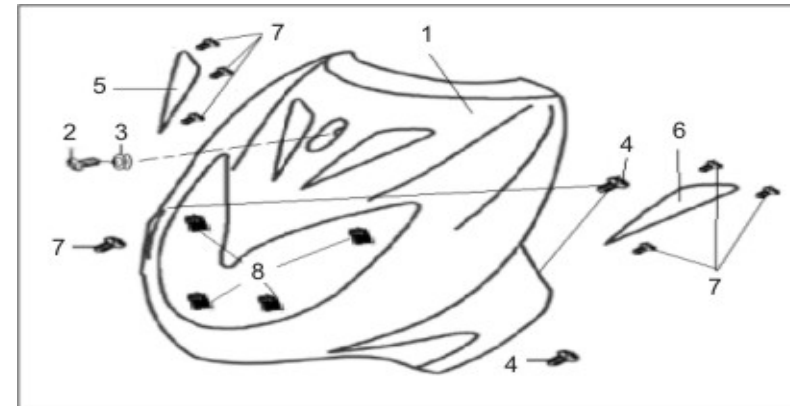

B16 FRONT COVER ASSY

1	SS49-B16.01BLK	65301BMBT00AY	Front Cover, Black	1
1	SS49-B16.01YLW	65301BMBT00AY	Front Cover, Yellow	1
2	SS49-B16.02	65314BMBT000	Screw	1
3	SS49-B16.03	08027J4AT000	Plastic Washer	1
4	SS49-B16.04	B05074201605	ST 4.2x16	4
5	SS49-B16.05BLK	65367BMBT000	Cover, Right, Black	1
5	SS49-B16.05YLW	65367BMBT000	Cover, Right, Yellow	1
6	SS49-B16.06BLK	65366BMBT000	Cover, Left, Black	1
6	SS49-B16.06YLW	65366BMBT000	Cover, Left, Yellow	1
7	SS49-B16.07	B05074001205	ST 4.2x12	6
8	SS49-B16.08	65801BMAT000	Spring Nut ST4	4