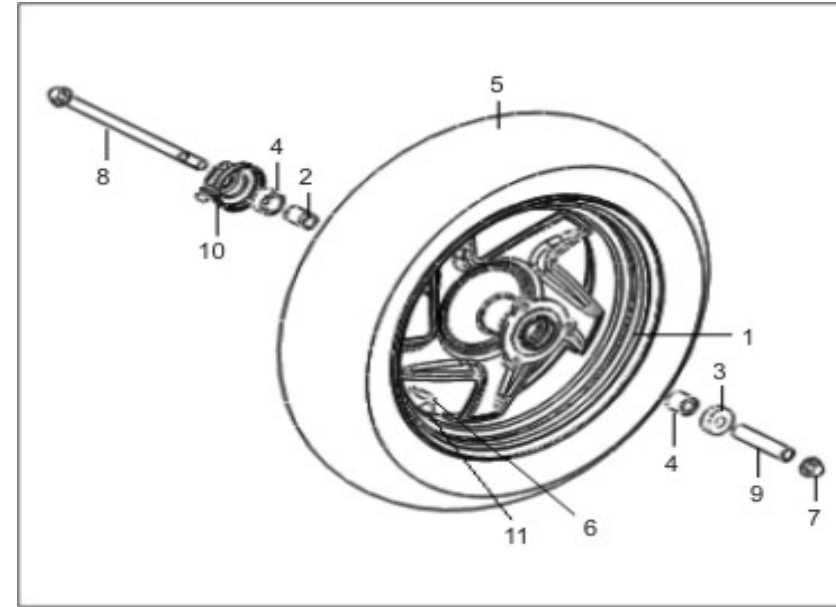

B04 FRONT WHEEL

1	SS49-B04.01	44100BM0TBHA	Front Wheel Rim 3.5 x 12"	1
2	SS49-B04.02	44600BM0T910	Collar	1
3	SS49-B04.03	44300BM0T000	Oil Seal 22x35x7 R	1
4	SS49-B04.04	B12016020100	Ball Bearing 6201-2RS	2
5	SS49-B04.05	B140107D12AB	Front Tire 120/70-12 DOT	1
6	VN49-B19.29	B1403Z201100	Air Valve	1
7	SS49-B04.07	B04171212563	U Nut 12x1.25mm	1
8	SS49-B04.08	44004G4CT000	Front Wheel Axle	1
9	SS49-B04.09	44005BM0T000	Collar	1
10	SS49-B04.10	44200BM0T000	Speedometer Pickup	1
11		B1404Z2011C0	Valve Cap	1