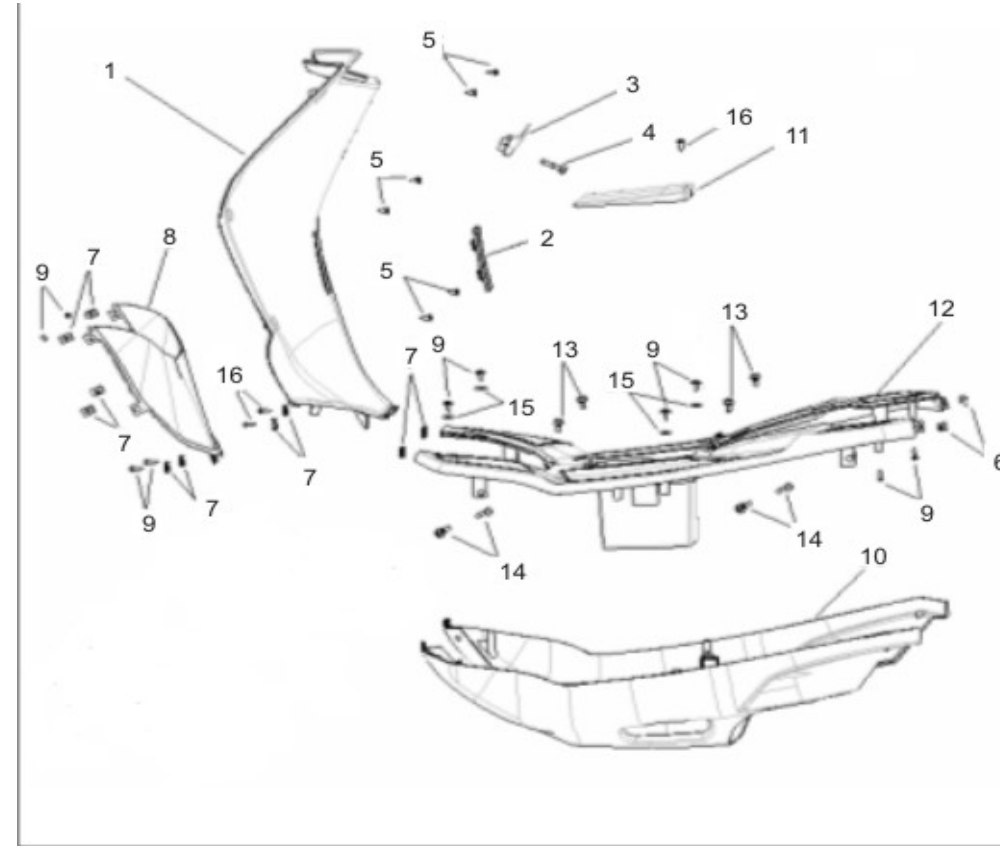

3		51011BMBT000	Helmet Hook	1
4		B01090603065	Bolt 6x30mm	1
5		B05074801605	Screw 4.8x16mm	6
6		65802BMAT000	Spring Nut 5mm	4
7		65801BMAT000	Spring Nut 4mm	10
8	SS49-B17.08	65407BMKT001	Front Inner Fender Cover	1
9		B05074001605	Screw 4x16mm	10
10	SS49-B17.10BLK	65406BMBT000B	Belly Pan, Black	1
10	SS49-B17.10YLW	65406BMBT000Y	Belly Pan, Yellow	1
11	SS49-B17.11	65813BMBT000	Floorboard Compartment Cover	1
12	SS49-B17.12	65401BMBT000	Floorboard, Black	1
13		08011H60X001	Bolt 6x14mm	4
14		B01090601265	Bolt 6x12mm	4
15		B07030000505	Washer 5mm	4