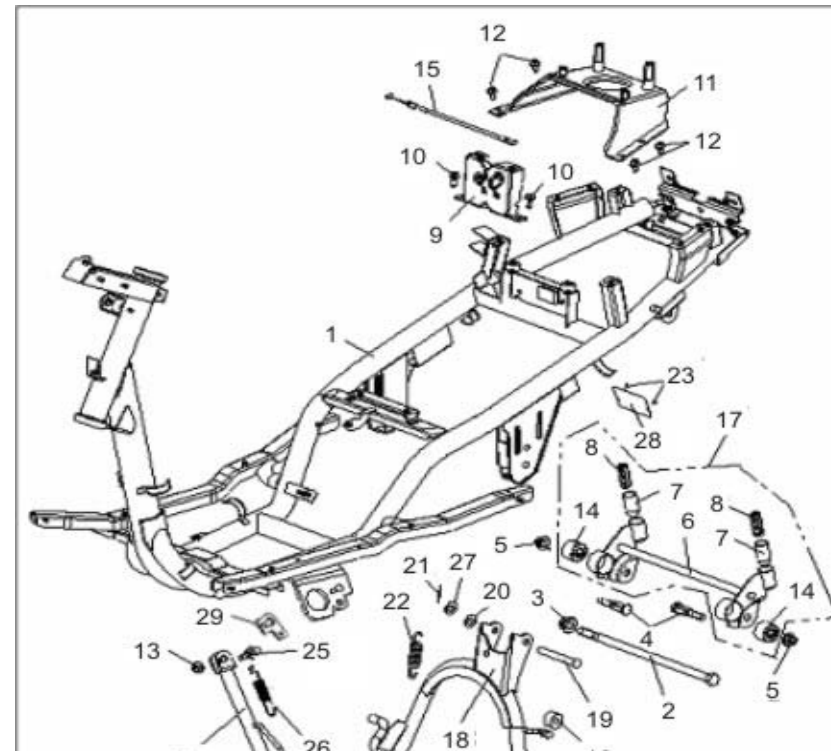

B11 FRAME

1		57100BMBT007	Frame	1
2	SS49-B11.02	58303BM0T000	Engine Mounting Bolt 1 (Gold)	1
3		B04171212563	Nut 12x1.25mm	1
4	SS49-B11.04	58301BMBT000	Engine Mounting Bolt 2	2
5		B04171012565	Nut 10x1.25mm	2
6		58320BMBT000	Engine Bracket Joining	1
7		58302B0DT000	Damper	2
8		58304BMBT000	Spring	2
9	SS49-B11.09	58800BM0T000	Seat Catch	1
10		B01090602065	Bolt 6x20mm	2
11		57080BMBT000	Carrier Bracket	1
12		B01090601265	Bolt 6x12mm	4
13		B04070800064	U Nut 8mm	1
14		58350BMAT000	Buffer, Engine Bracket	2
15	SS49-B11.15	58900BMBT000	Seat Cable	1
16	SS49-B11.16	58507BM0T000	Cushion Mid Stand	1
17	SS49-B11.17	58360BMBT000	Engine Bracket Component	1
18	SS49-B11.18	58520BM0T000	Main Stand	1
19	SS49-B11.19	58590BM0T000	Pin (Gold)	1
20	SS49-B11.20	58508B0DT000	Rubber Washer 10mm	1
21		63016B0DT000	Cotter Pin	1
22	SS49-B11.22	58510BM0T000	Main Stand Spring	1