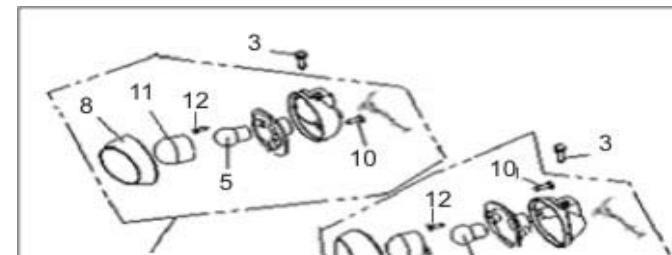

B20 HEADLIGHT / FRONT TURN SIGNALS

1	LS49-B01.28	81100BM0T002	Left Front Turn Signal Assy	1
2	LS49-B01.29	81300BM0T002	Right Front Turn Signal Assy	1
3		B13060501205	Screw M5x12	2
4	SS49-B20.04	80000J4AT000	Headlight Assy W/ Halogen Bulb	1
5	LS49-B01.30	81501H70X001	Bulb 12v10w	2
6	VN49-B04.37	70001BMBT000	Bulb 12v3w	2
7	LS49-B22.34H	80002B20T000	Bulb 12v35/35w	2