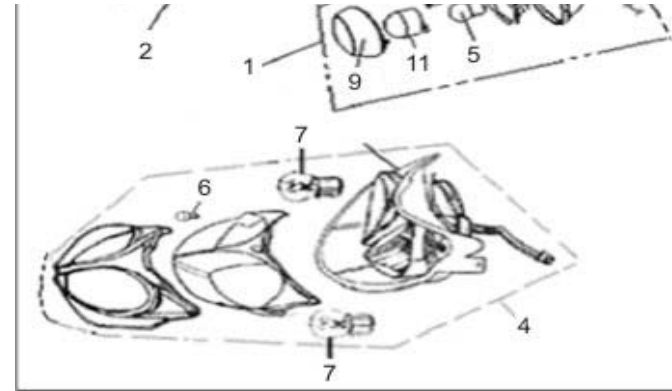

8		81302B20T000	Turn Signal Lens Front Right	1
9		81102B20T000	Turn Signal Lens Front Left	1
10		08011B20T000	Screw	2
11	VN49-B04.46	81107BM0T000	Turn Signal Bulb Cover, Amber	2
12			Screw	2