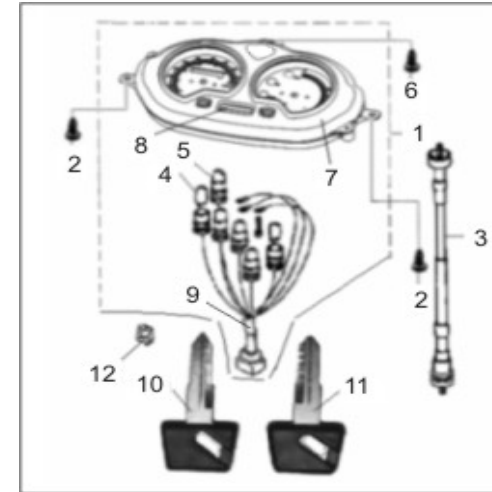

B19 INSTRUMENT ASSY

1	SS49-B19.01	70000BMBT00S	Instrument Assy	1
2		B05074001205	Screw 4x12mm	2
3	SS49-B19.03	72900BMBT000	Speedometer Cable	1
4	VN49-B04.37	70001BMBT000	Bulb 12v3w	2
5	VN49-B04.51	70036BMBT000	Bulb 12v2w	4
6		B05074001005	Screw 4x10mm	1
7	SS49-B19.07	70003BMBT001	Guage Cover	1
8	SS49-B19.08	76000BMBT002	Digital Clock	1
9	SS49-B19.09	75000BMBT004	Speedometer Wire Harness	1
10	SS49-B19.10	88900BM0T001	Key Blank Left	1
11	SS49-B19.11	88900BMBT001	Key Blank Right	1
12	SS49-B19.12	76001BMBT000	Clock Battery	1