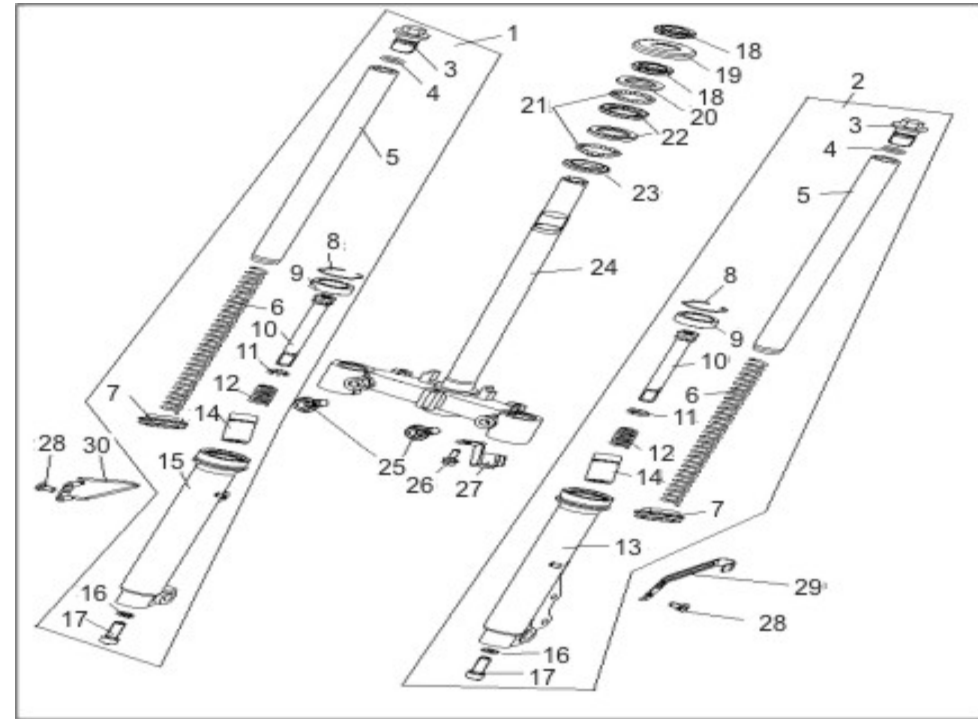

B03 FRONT FORK

1	SS49-B03.01	43300BMBT000	Front Right Fork	1
2	SS49-B03.02	43200BMBT000	Front Left Fork	1
3		43204BMBT000	Cap Bolt	2
4		B190123200B0	O-RING 23.2X2.65MM	2
5		43230BMBT000	Inner Tube Comp	2
6		43202BMBT000	Spring	2
7		43290K00P000	Anti-Dust Cover	2
8		43207K00P000	Clip	2
9		43260K00P000	Oil Seal	2
10		43214BMBT000	Front Fork Piston	2
11		43208BMBT000	Fork Piston Ring	2
12		43203BMBT000	Front Fork Spring	2
13		43201BMBT000	Outer Tube 1	1
14		43237BMBT000	Shaft 2	2
15		43301BMBT000	Outer Tube 2	1
16		43209J0AP000	Gasket	2
17		B01090601265	Bolt 6x12mm	2
18		43008BMAT000	Nut	2
19		43005BMBT001	Ball Race Cover	1
20		43001BMBT001	Ball Race Connecting	1
21		B06010150000	Steel Ball 5 (Set of 42)	42
22		43003BMBT000	Ball Race 2	2
23		43004BMBT000	Ball Race 4	1
24	SS49-B03.24	43100BM0T001	Steering Column	1
25		B01091003065	Bolt 10x1.25x30mm	2
26		B01090601265	Bolt 6x12mm	1
27		43035BMBT000	Brake Hose Holder 2	1
28		B01070601625	Bolt 6x16mm	2
29		43021BMBT001	Front Brake Hose Holder	1
30		43150BMAT000	Cable Holder	1