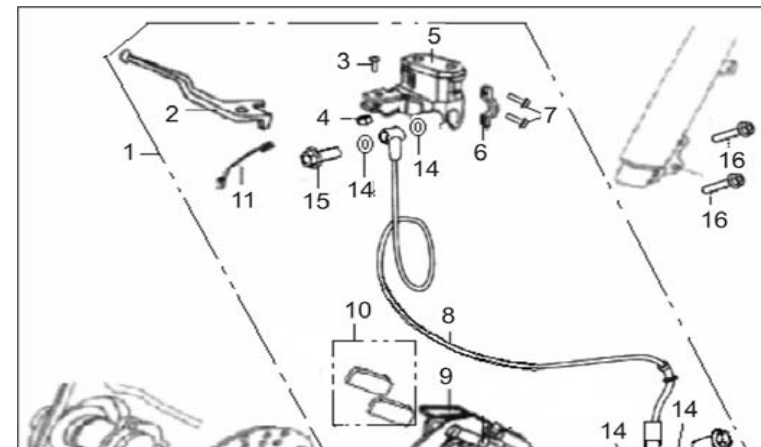

B05 FRONT BRAKE ASSY

1	SS49-B05.01	45000J4FTB33	Front Disc Brake Assy.	1
2	SS49-B05.02	45014BMBT000	Front Brake Lever	1
3	SS49-B05.03	45015J1CT000	Lever Mounting Screw	1
4		B04160600065	Nut 6mm	1
5	SS49-B05.05	45400BMBTB30	Master Brake Cylinder	1
6	SS49-B05.06	45023J1DT000	Master Brake Cylinder Bracket	1
7		B01070602365	Bolt 6x23mm	1
8	SS49-B05.08	45200BMBT000	Front Brake Hose	1
9	SS49-B05.09	45500J4FTB30	Caliper Assembly	1
10	SS49-B05.10	45110J4FT000	Brake Pad Kit	1
11	SS49-B05.11	91700J3AT000	Front Brake Switch	1
12	SS49-B05.12	45033BMBTB30	Brake Disc	1
13	SS49-B05.13	45036BMBT000	Bolt	3